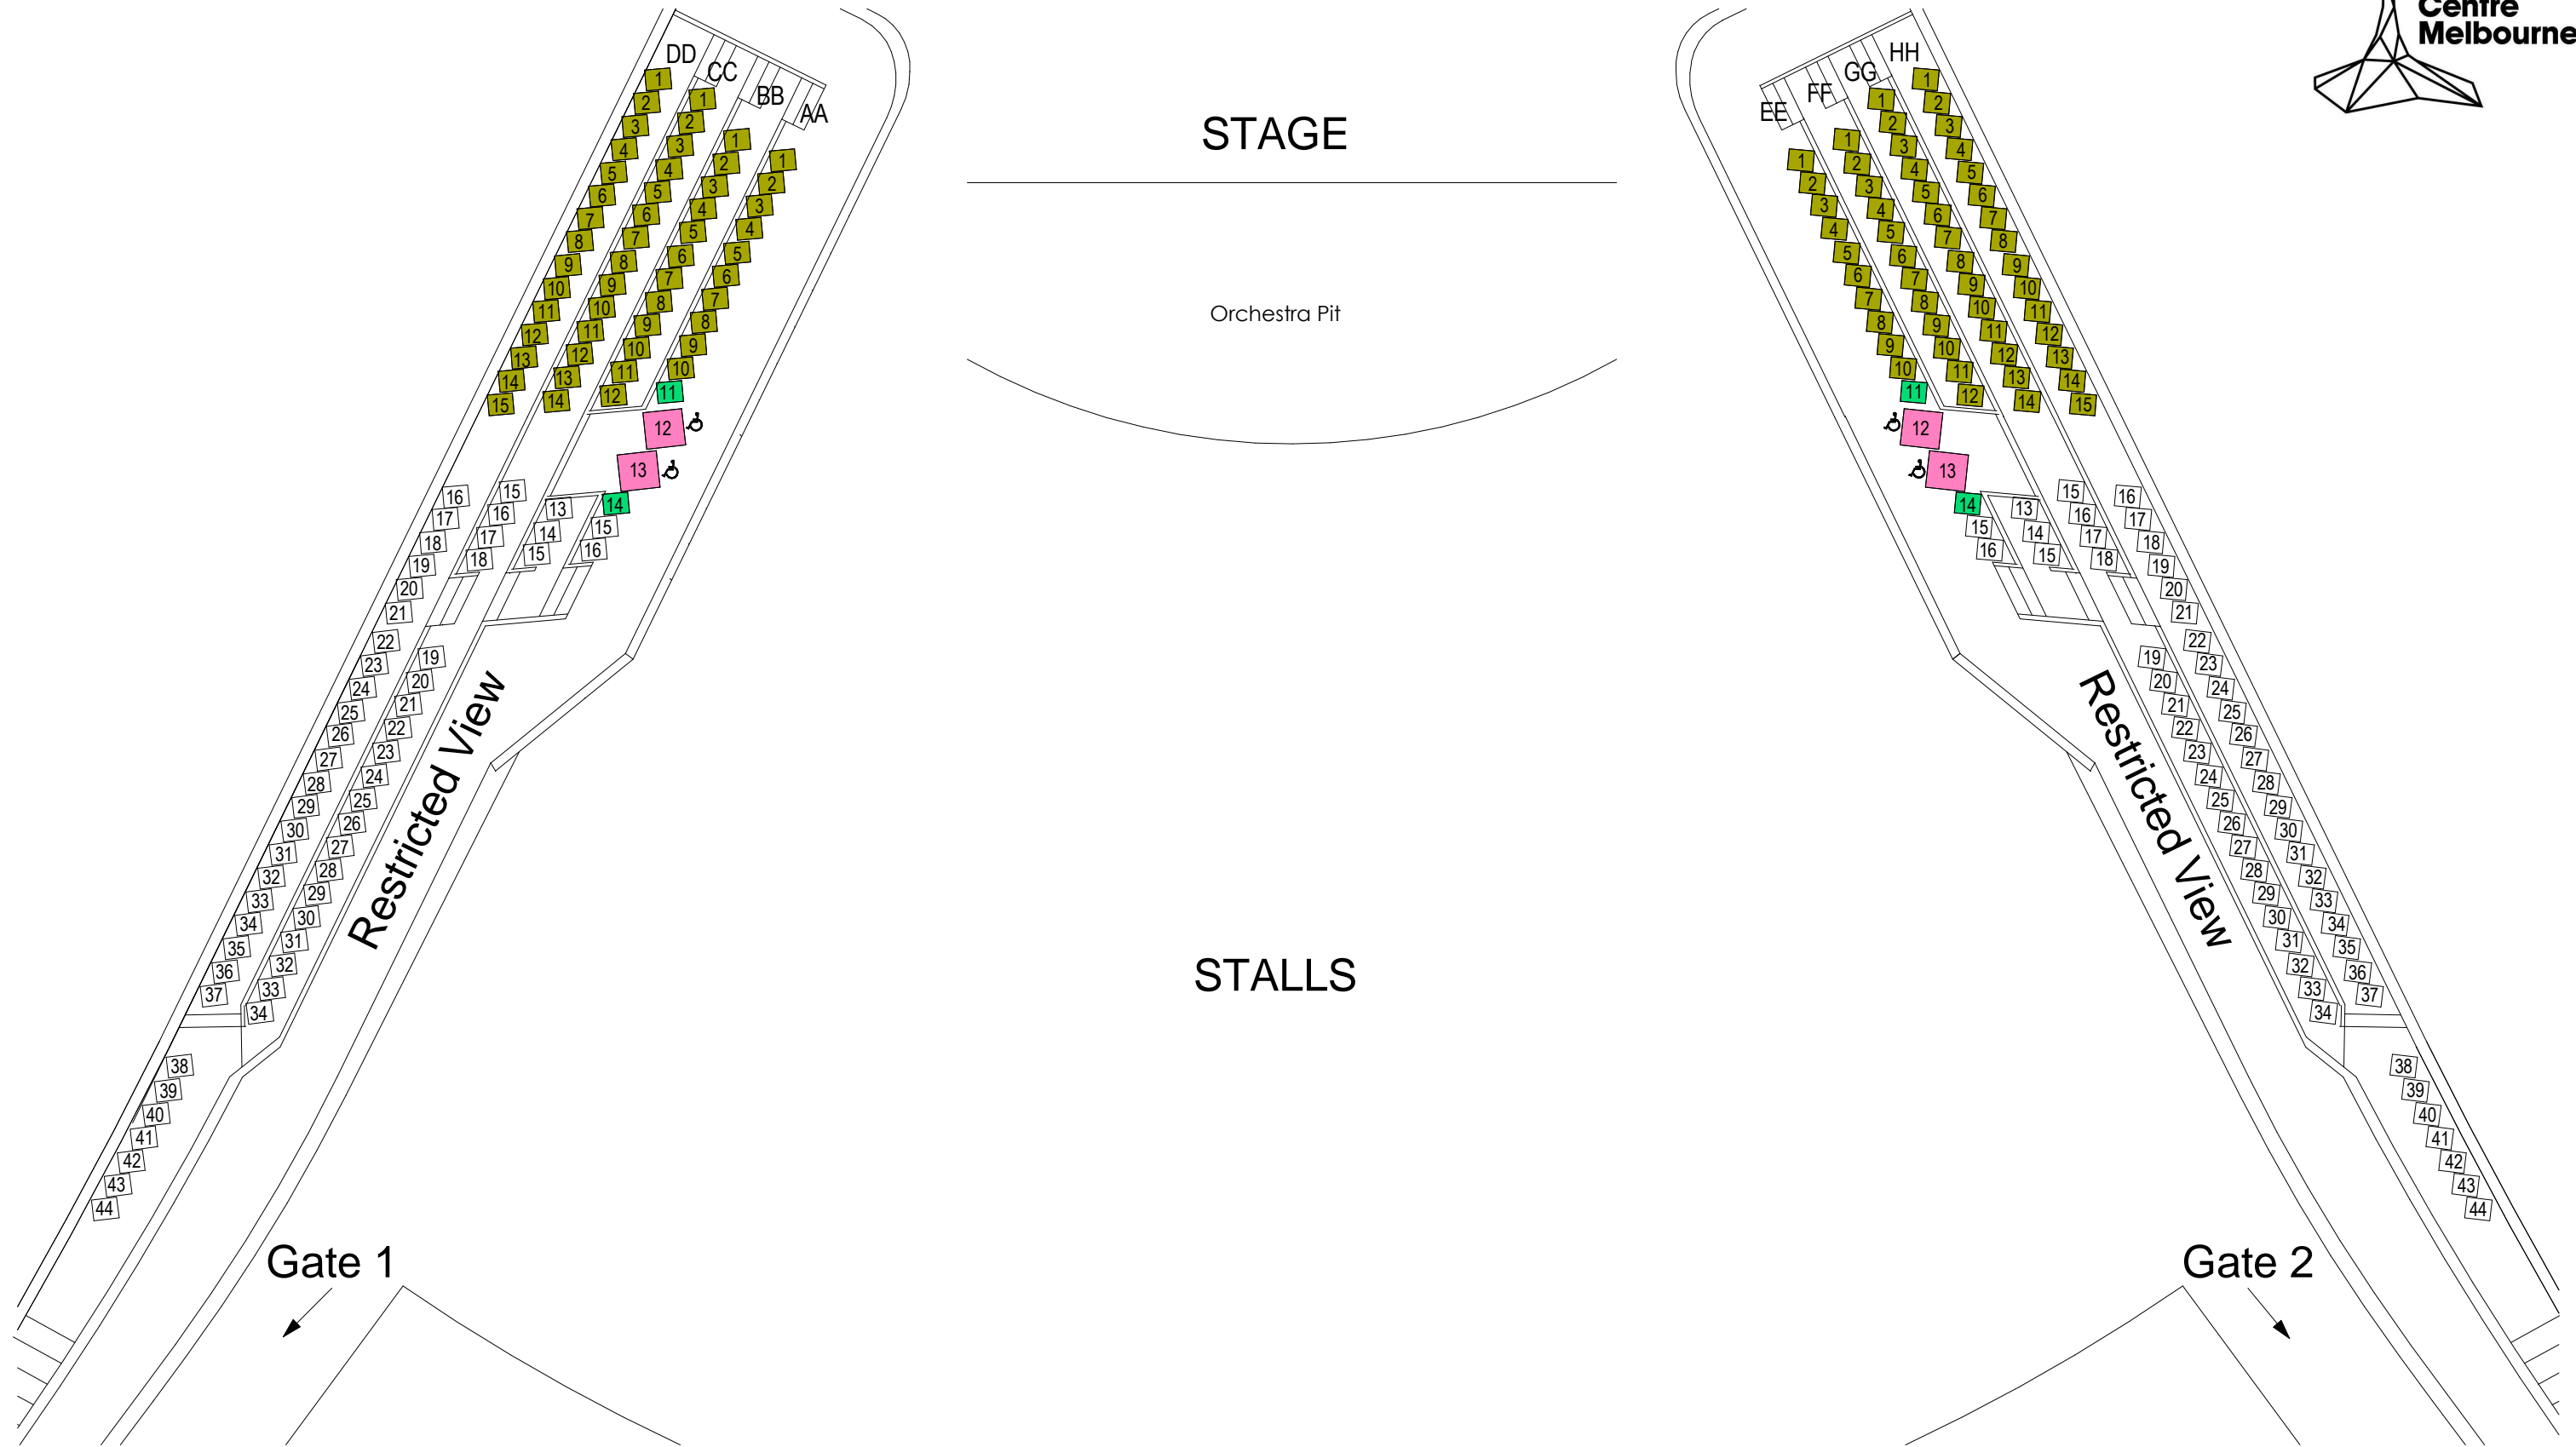

May 2013

SEATING PLAN

Sidney Myer Music Bowl - Boxes

- WHEELCHAIR POSITION
- WHEELCHAIR POSITION
- COMPANION SEAT
- OPTIONAL SEAT
- TECHNICAL OPTIONAL SEAT

TOTAL STANDARD SEATING = 214
TOTAL (INC. 4 WHEELCHAIR POSITIONS) SEATING 218