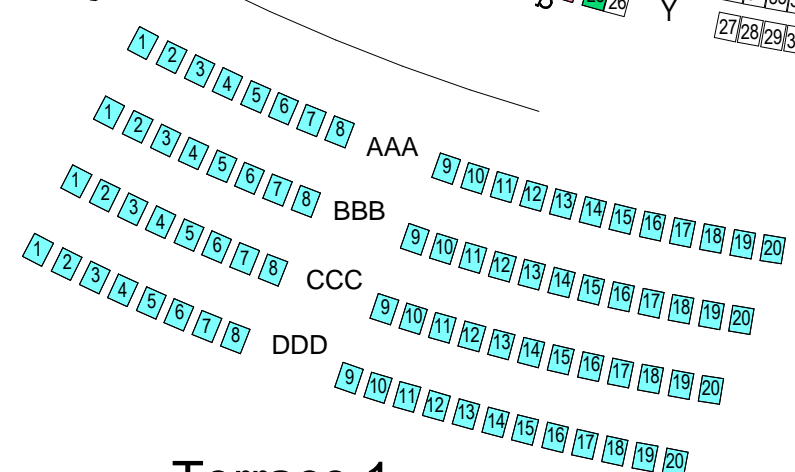

# Sidney Myer Music Bowl - Stalls

STAGE

Gate 1

Gate 2

Terrace 1

Terrace 2

- WHEELCHAIR POSITION
- COMPANION SEAT
- OPTIONAL SEAT
- TECHNICAL OPTIONAL SEAT

TOTAL STANDARD SEATING = 1922  
 TOTAL (INC. 12 WHEELCHAIR POSITIONS) SEATING 1934  
 TOTAL (INC. ORCHESTRA PIT) SEATING = 2006  
 TOTAL TERRACE SEATING = 160 (G.A. STANDING = 240)