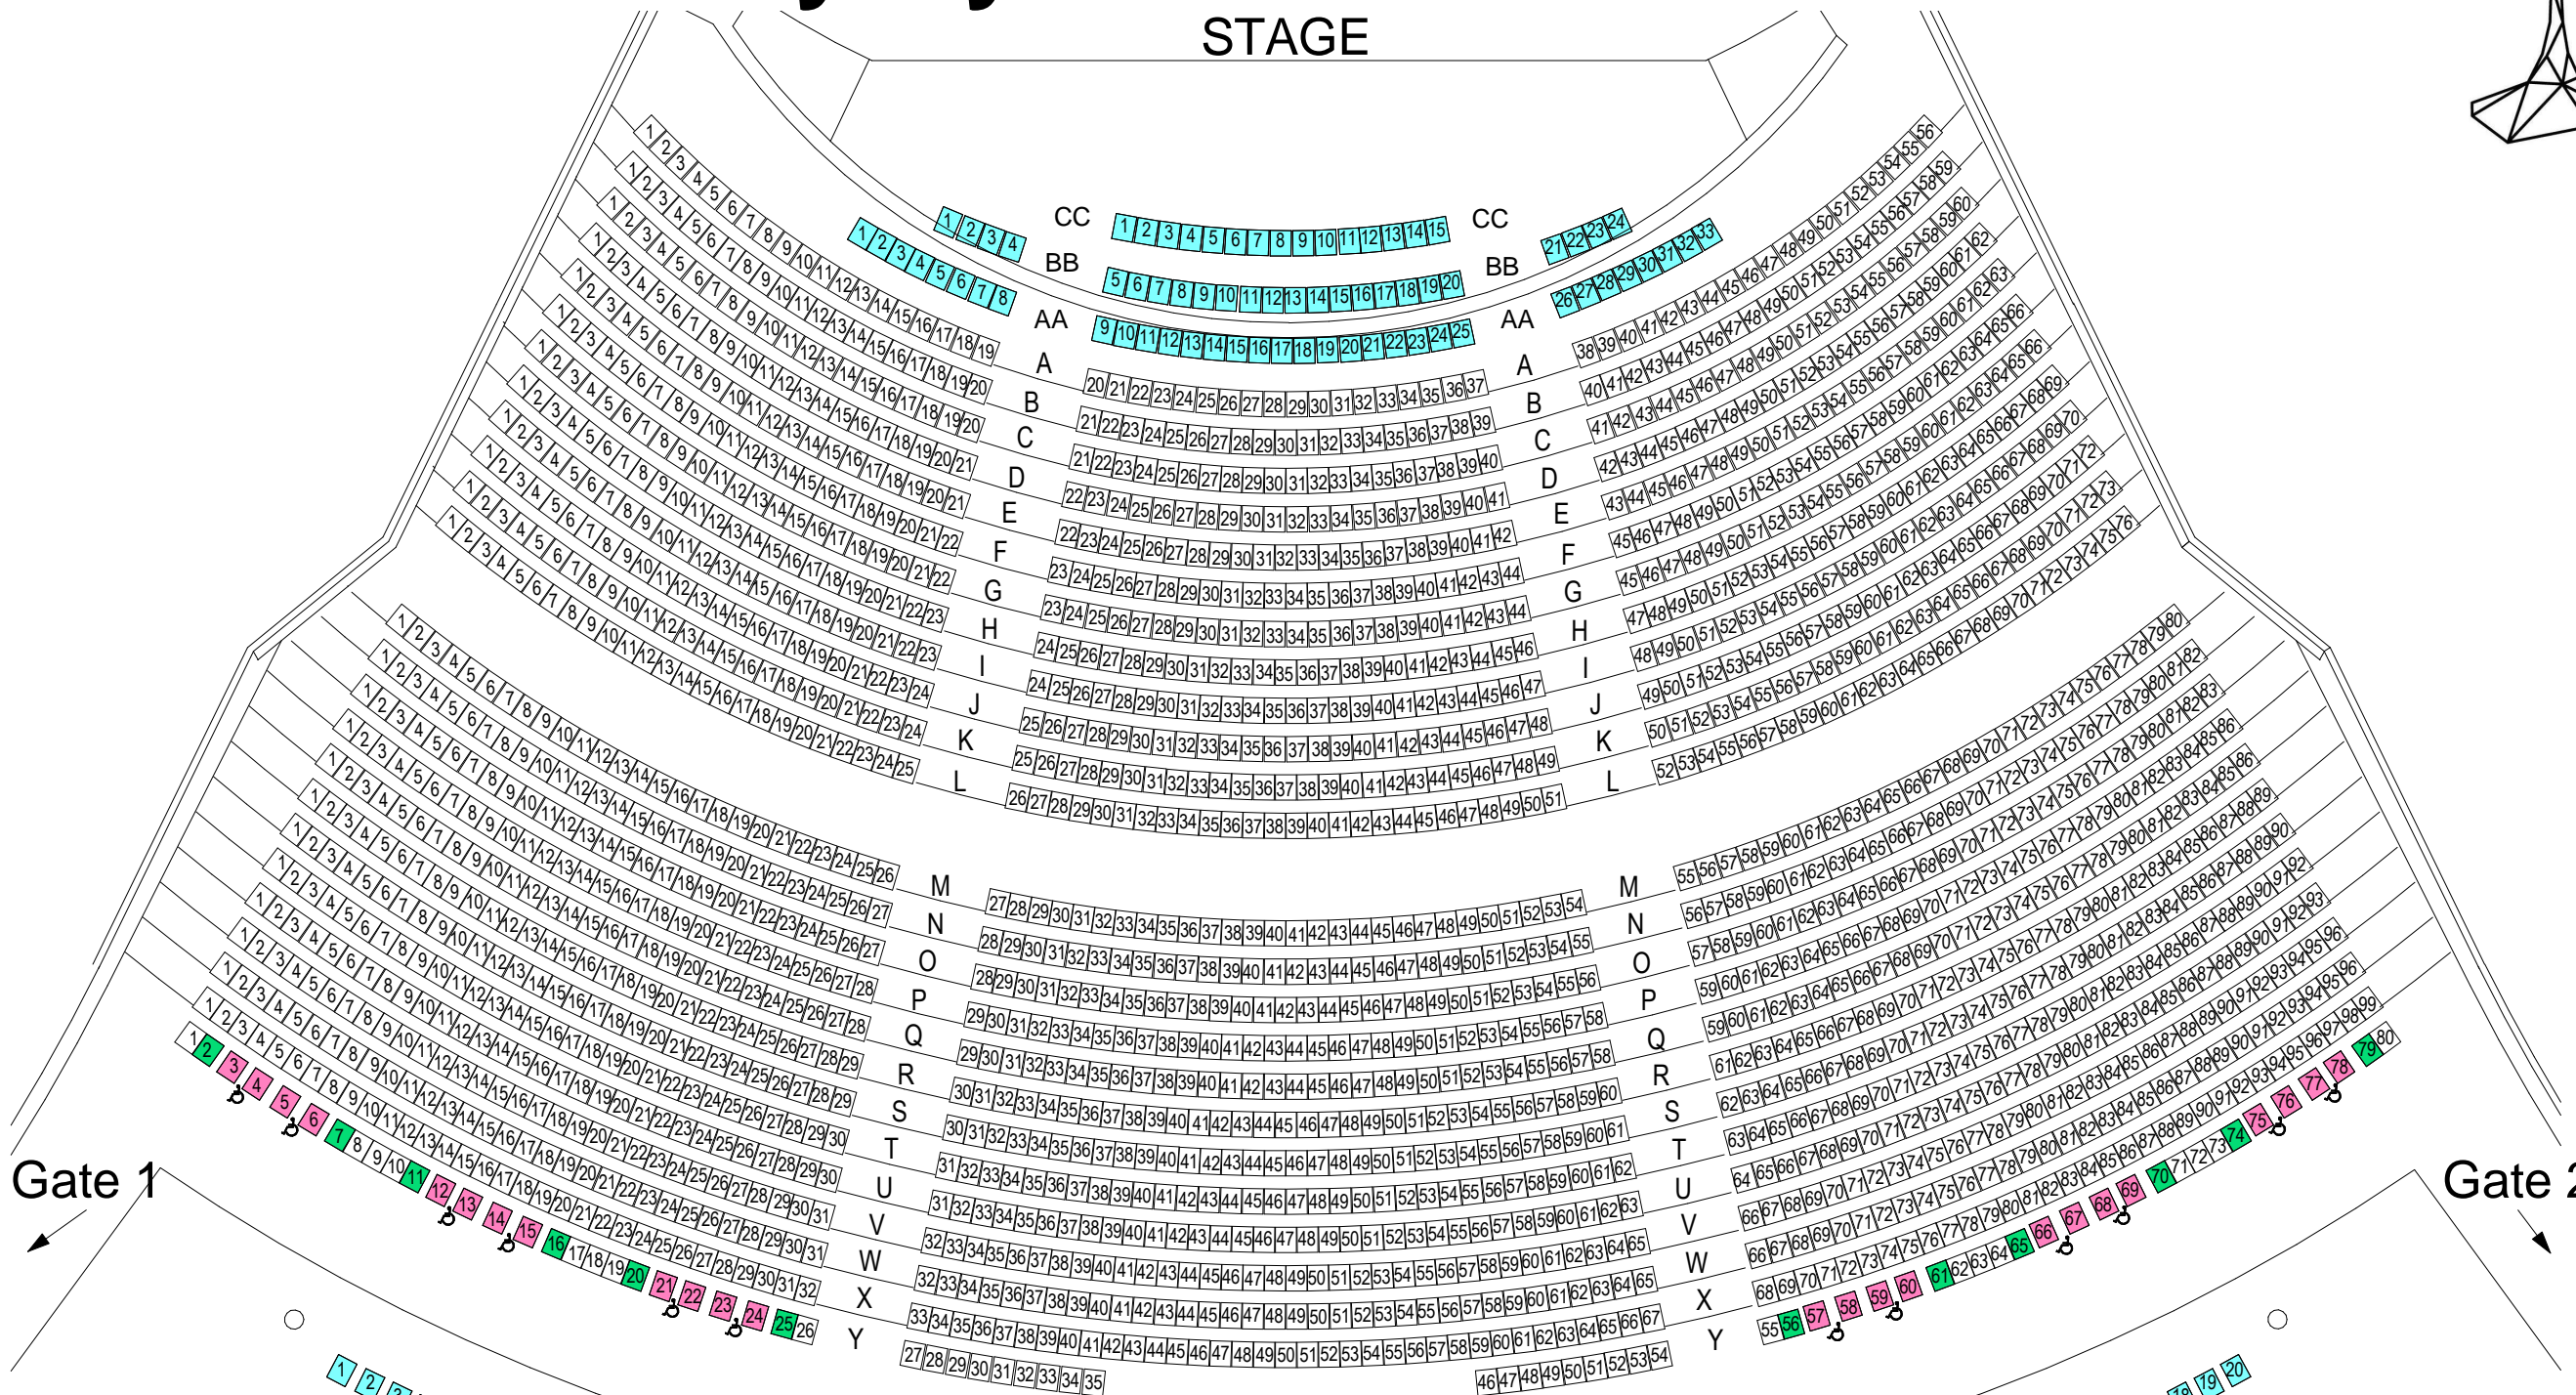

# Sidney Myer Music Bowl - Stalls

STAGE

Gate 1

Gate 2

Terrace 1

Terrace 2

- WHEELCHAIR POSITION
- COMPANION SEAT
- OPTIONAL SEAT
- TECHNICAL OPTIONAL SEAT

TOTAL STANDARD SEATING = 1922  
 TOTAL (INC. 12 WHEELCHAIR POSITIONS) SEATING 1934  
 TOTAL (INC. ORCHESTRA PIT) SEATING = 2006  
 TOTAL TERRACE SEATING = 160 (G.A. STANDING = 240)