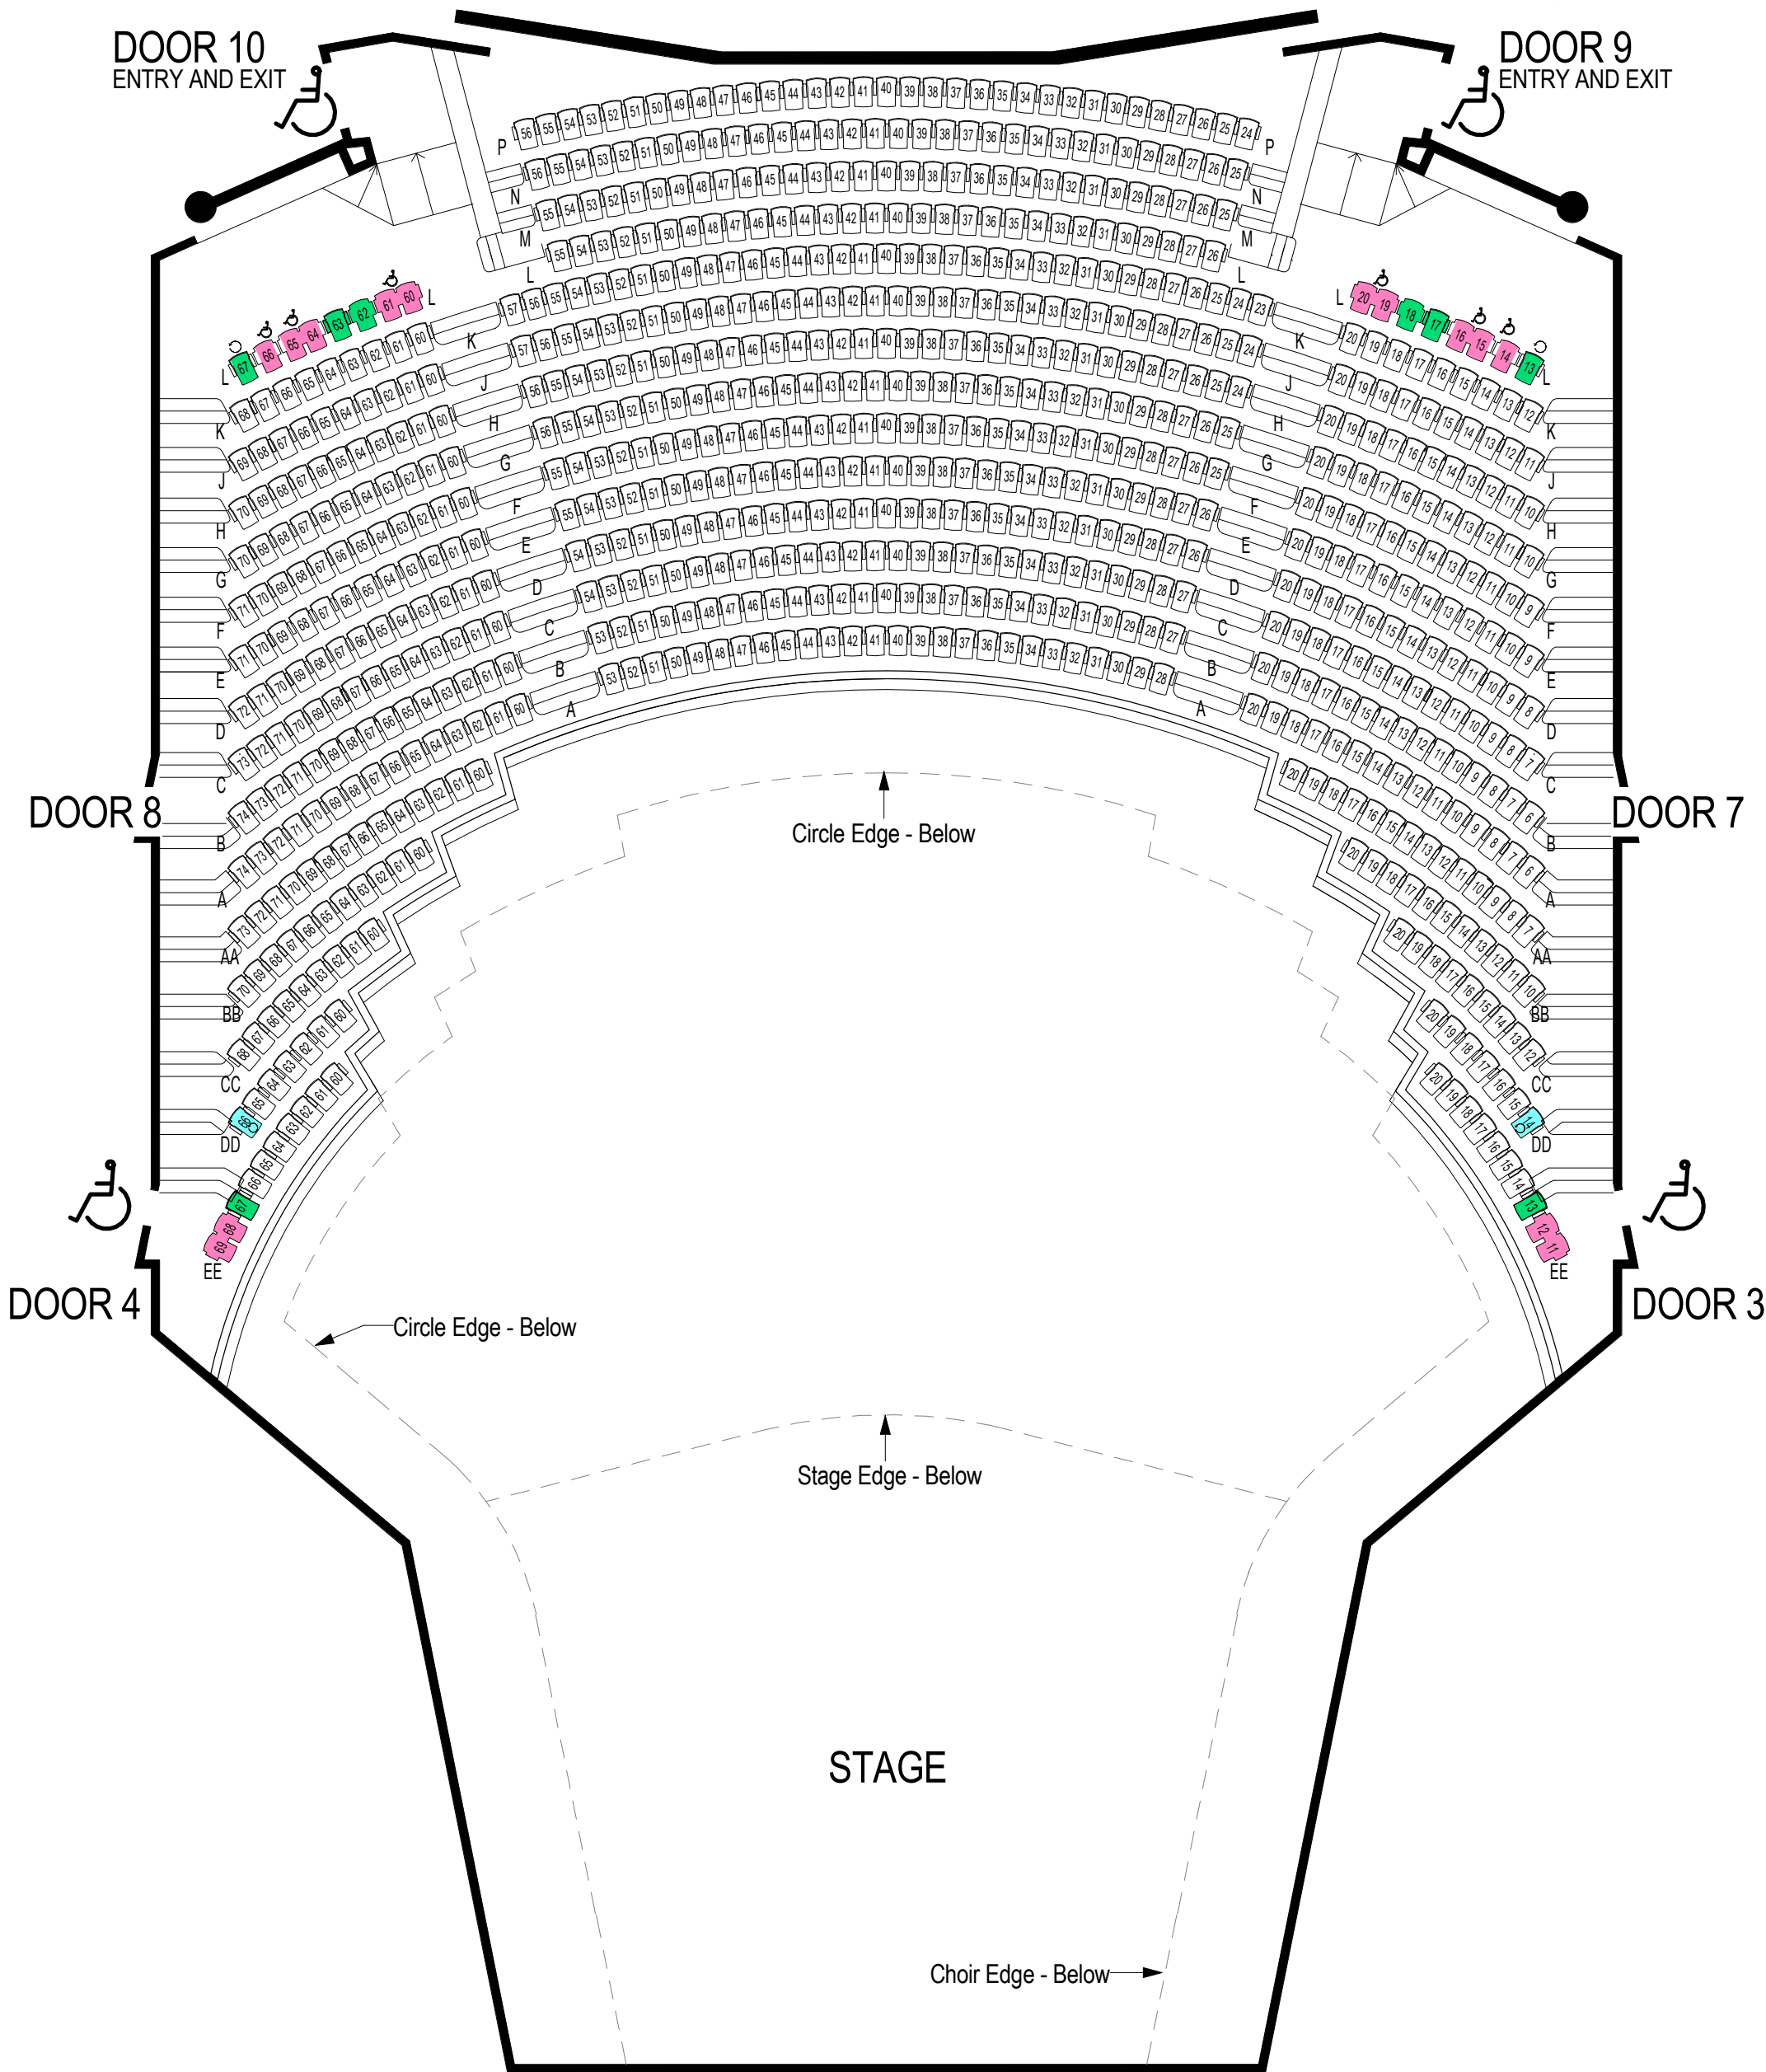

SEATING PLAN Hamer Hall - Stalls

100 St Kilda Road, Melbourne VIC 3000

- SWING-ARM ACCESSIBLE SEAT
- REMOVABLE SEAT FOR
♿ WHEELCHAIR POSITION
- COMPANION SEAT/
♿ SWING-ARM ACCESSIBLE SEAT
- TECHNICAL OPTIONAL SEAT/
♿ SWING-ARM ACCESSIBLE SEAT

TOTAL STANDARD SEATING = 969
(INCLUDES 24 REMOVABLE SEATS PROVIDING 16 WHEELCHAIR POSITIONS)
TOTAL (INC. ORCHESTRA PIT) SEATING = 1046

SEATING PLAN Hamer Hall - Circle

100 St Kilda Road, Melbourne VIC 3000

- SWING-ARM ACCESSIBLE SEAT
- REMOVABLE SEAT FOR
♿ WHEELCHAIR POSITION
- COMPANION SEAT/
○ SWING-ARM ACCESSIBLE SEAT
- TECHNICAL OPTIONAL SEAT/
○ SWING-ARM ACCESSIBLE SEAT

TOTAL STANDARD SEATING = 559
(INCLUDES 10 REMOVABLE SEATS PROVIDING 6 WHEELCHAIR POSITIONS)
TOTAL (INC. CHOIR SIDE) SEATING = 631

SEATING PLAN Hamer Hall - Balcony

100 St Kilda Road, Melbourne VIC 3000

TOTAL STANDARD SEATING = 793
(INCLUDES 14 REMOVABLE SEATS PROVIDING 8 WHEELCHAIR POSITIONS)

- SWING-ARM ACCESSIBLE SEAT
- REMOVABLE SEAT FOR
♿ WHEELCHAIR POSITION
- COMPANION SEAT/
○ SWING-ARM ACCESSIBLE SEAT
- TECHNICAL OPTIONAL SEAT/
○ SWING-ARM ACCESSIBLE SEAT