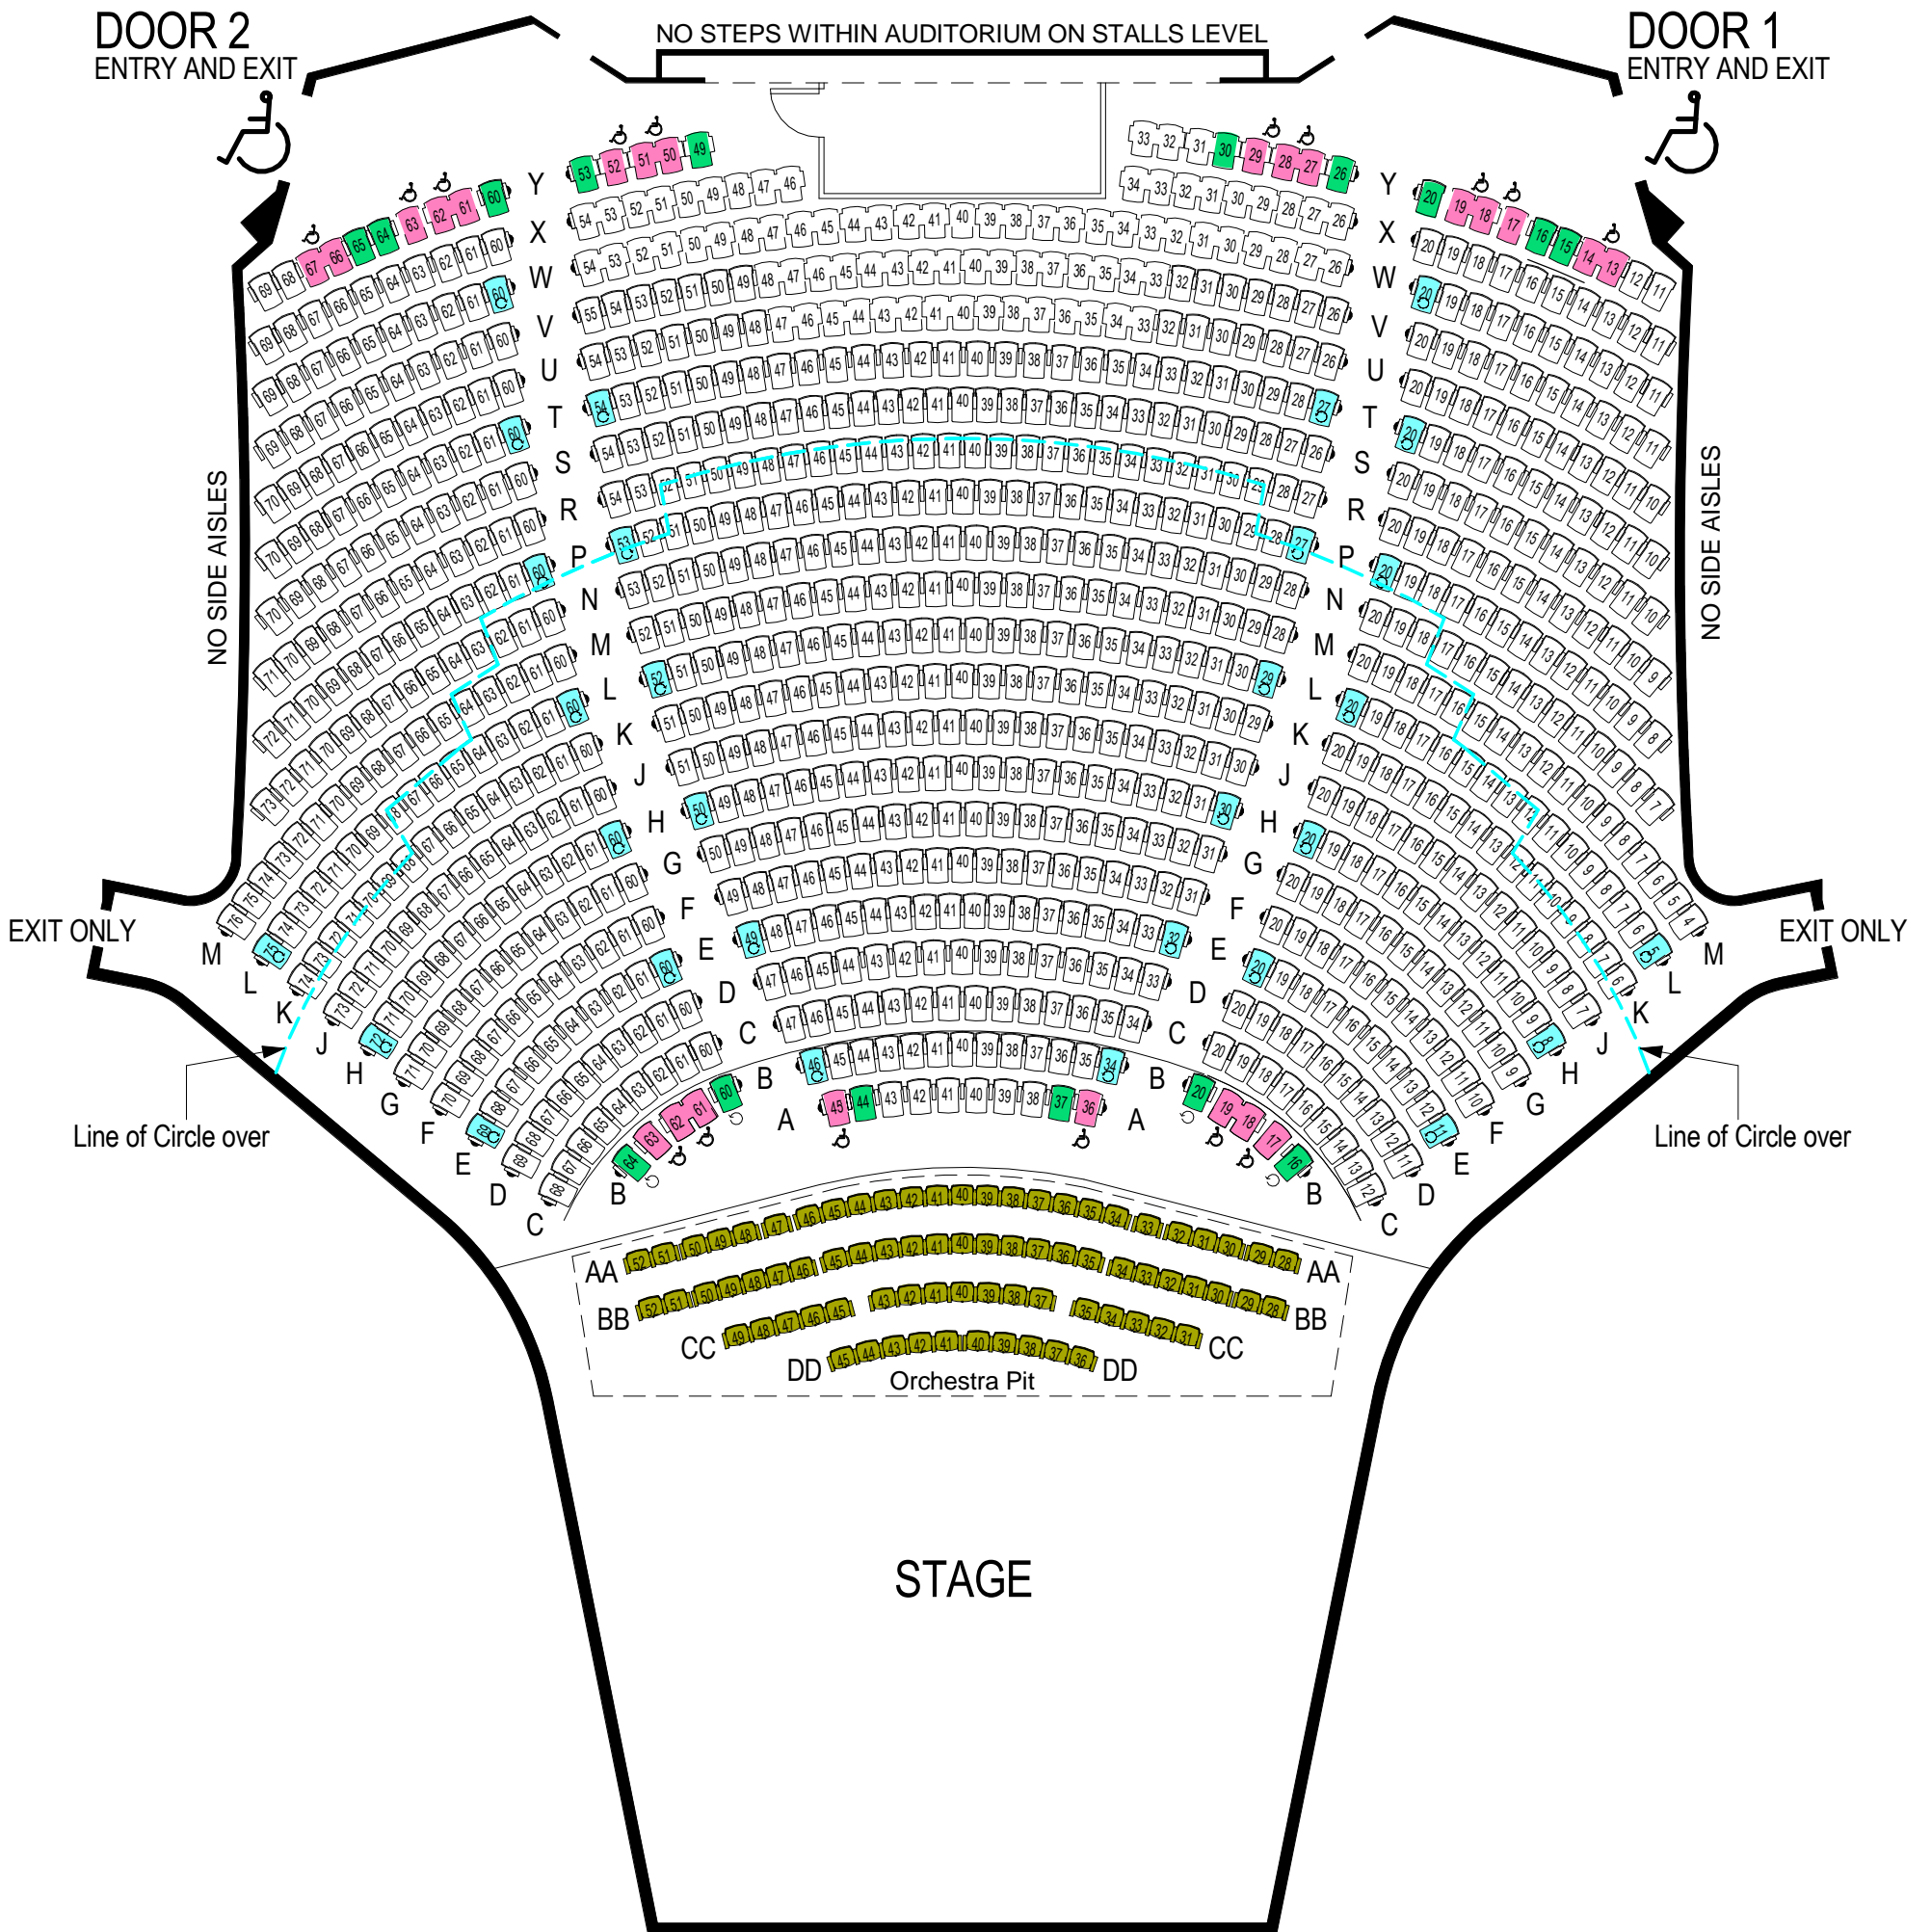

SEATING PLAN Hamer Hall - Stalls

100 St Kilda Road, Melbourne VIC 3000

- SWING-ARM ACCESSIBLE SEAT
- REMOVABLE SEAT FOR
♿ WHEELCHAIR POSITION
- COMPANION SEAT/
♿ SWING-ARM ACCESSIBLE SEAT
- TECHNICAL OPTIONAL SEAT/
♿ SWING-ARM ACCESSIBLE SEAT

TOTAL STANDARD SEATING = 969
(INCLUDES 24 REMOVABLE SEATS PROVIDING 16 WHEELCHAIR POSITIONS)
TOTAL (INC. ORCHESTRA PIT) SEATING = 1046

SEATING PLAN Hamer Hall - Circle

100 St Kilda Road, Melbourne VIC 3000

- SWING-ARM ACCESSIBLE SEAT
- REMOVABLE SEAT FOR
♿ WHEELCHAIR POSITION
- COMPANION SEAT/
○ SWING-ARM ACCESSIBLE SEAT
- TECHNICAL OPTIONAL SEAT/
○ SWING-ARM ACCESSIBLE SEAT

TOTAL STANDARD SEATING = 559
(INCLUDES 10 REMOVABLE SEATS PROVIDING 6 WHEELCHAIR POSITIONS)
TOTAL (INC. CHOIR SIDE) SEATING = 631

SEATING PLAN Hamer Hall - Balcony

100 St Kilda Road, Melbourne VIC 3000

TOTAL STANDARD SEATING = 793
(INCLUDES 14 REMOVABLE SEATS PROVIDING 8 WHEELCHAIR POSITIONS)

- SWING-ARM ACCESSIBLE SEAT
- REMOVABLE SEAT FOR
♿ WHEELCHAIR POSITION
- COMPANION SEAT/
○ SWING-ARM ACCESSIBLE SEAT
- TECHNICAL OPTIONAL SEAT/
○ SWING-ARM ACCESSIBLE SEAT