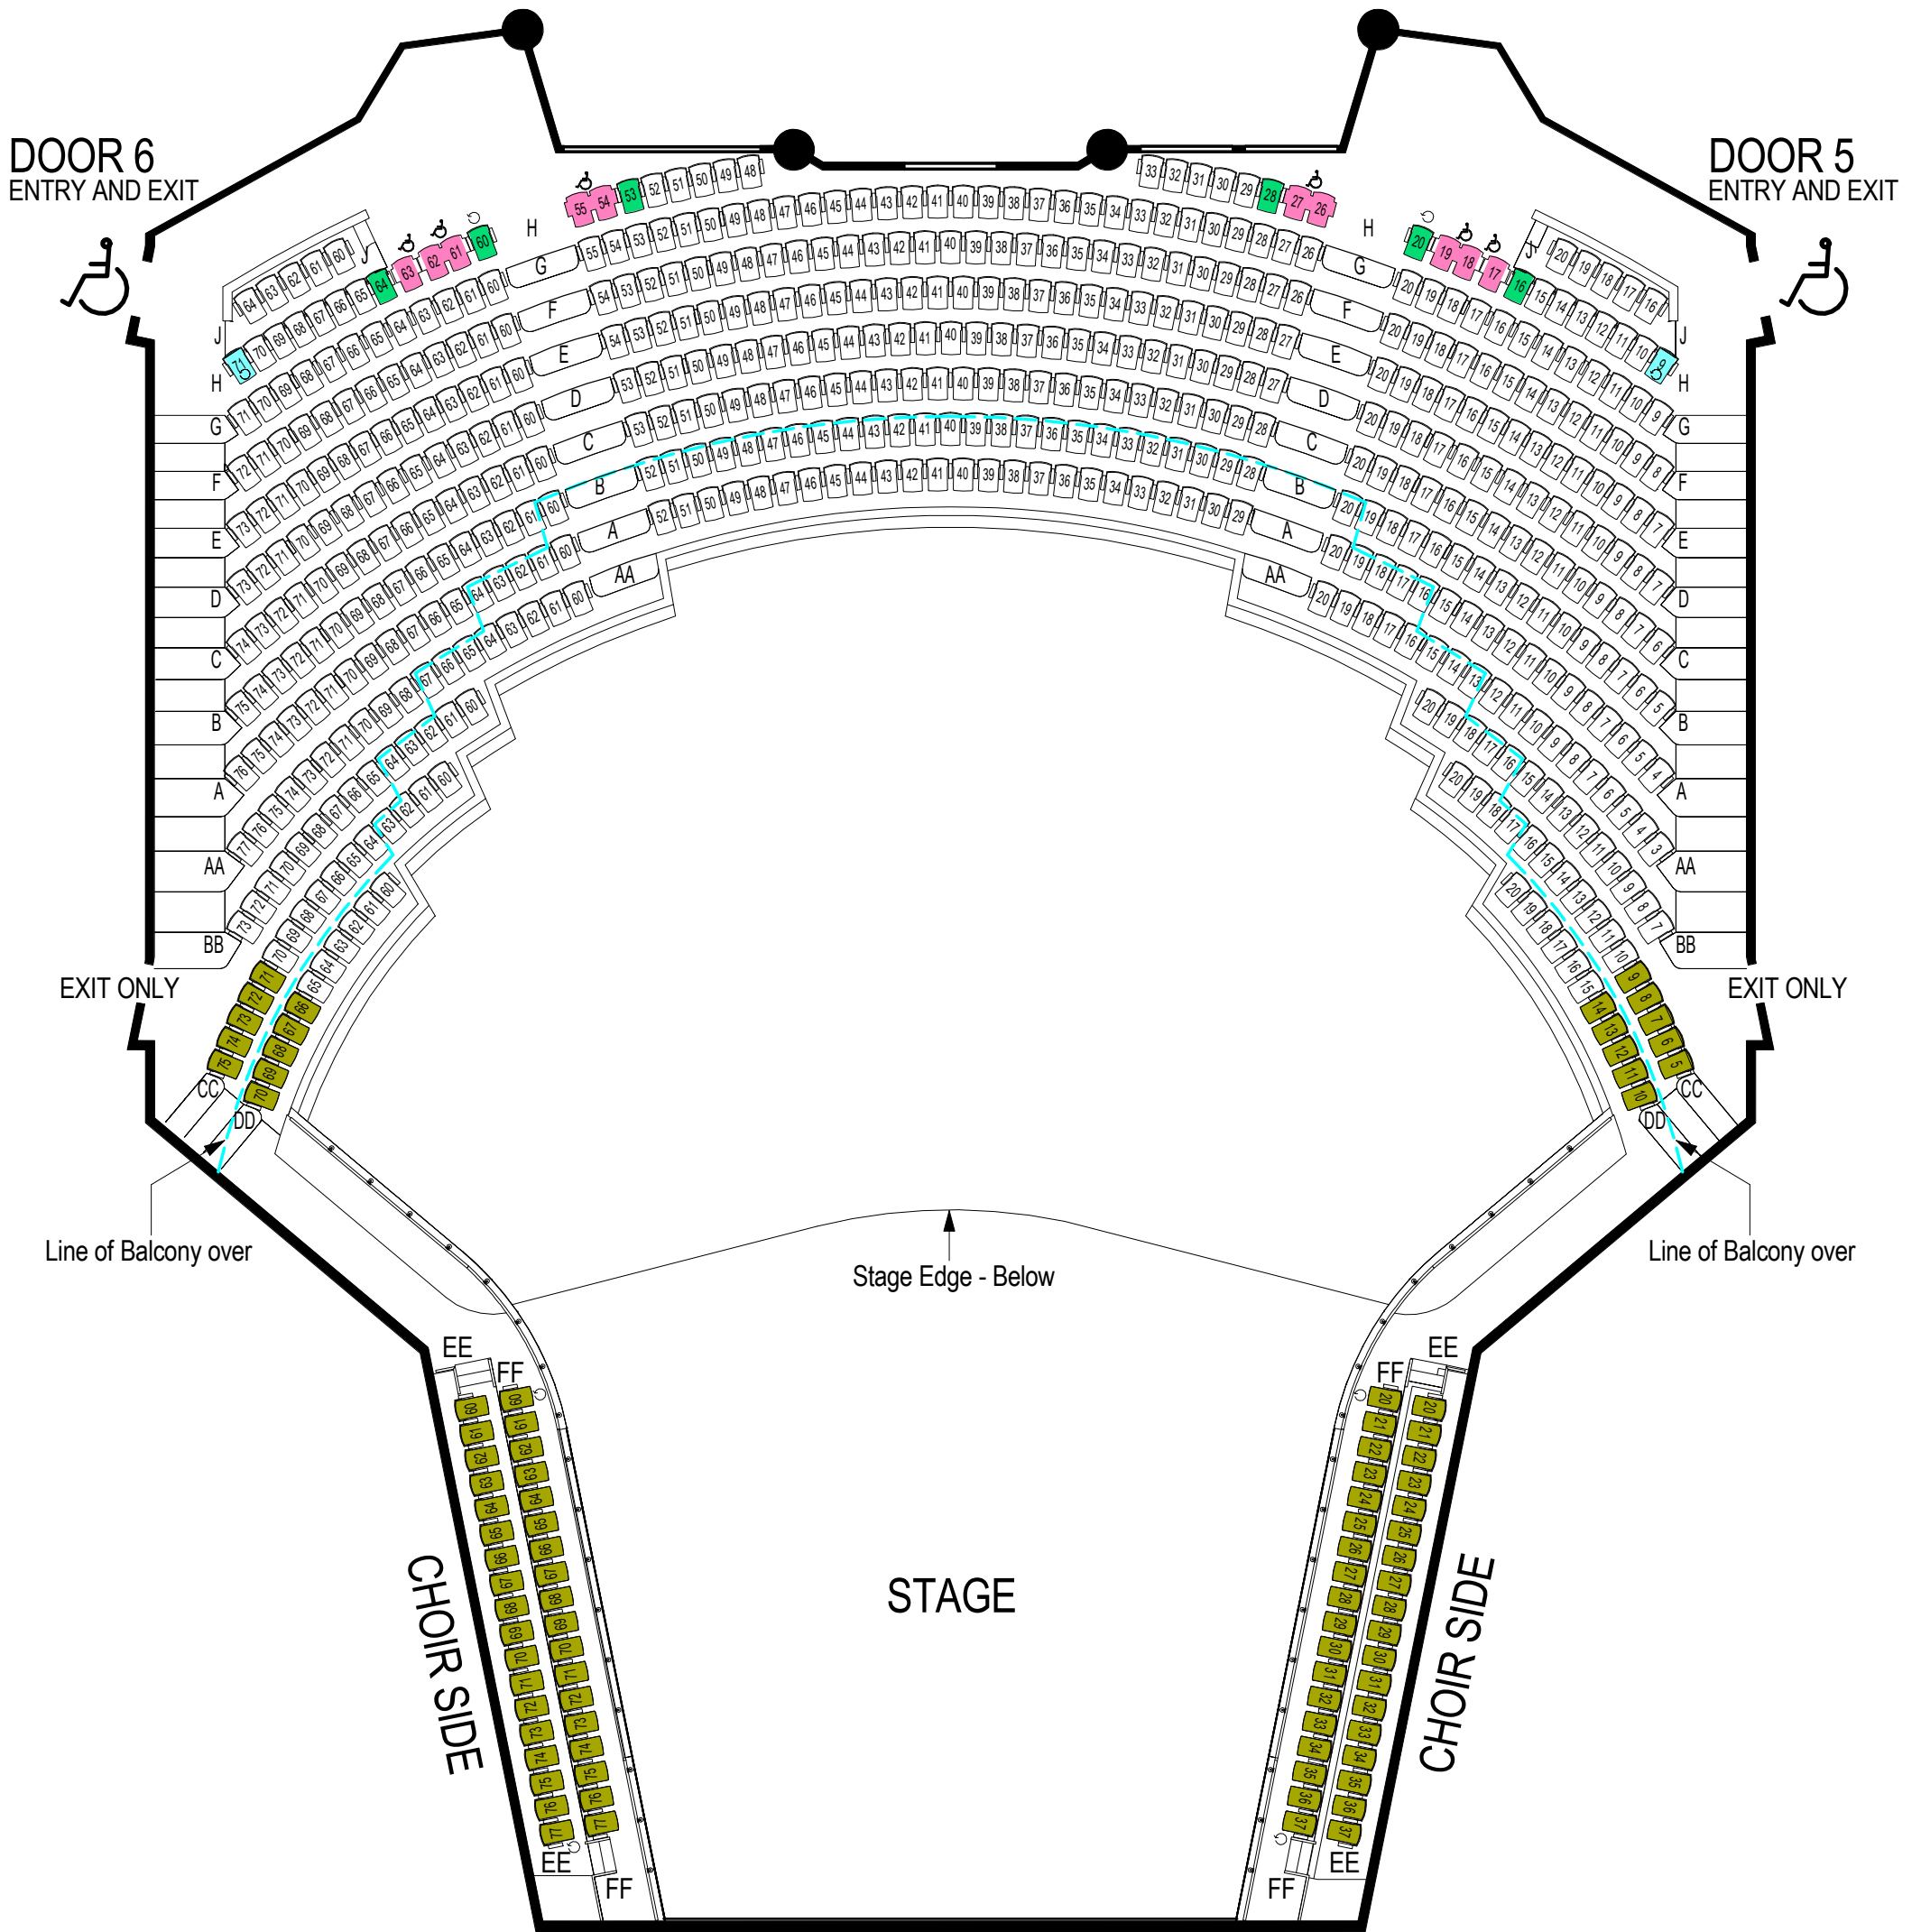

SEATING PLAN Hamer Hall - Stalls

100 St Kilda Road, Melbourne VIC 3000

- SWING-ARM ACCESSIBLE SEAT
- REMOVABLE SEAT FOR
♿ WHEELCHAIR POSITION
- COMPANION SEAT/
♿ SWING-ARM ACCESSIBLE SEAT
- TECHNICAL OPTIONAL SEAT/
♿ SWING-ARM ACCESSIBLE SEAT

TOTAL STANDARD SEATING = 969
(INCLUDES 24 REMOVABLE SEATS PROVIDING 16 WHEELCHAIR POSITIONS)
TOTAL (INC. ORCHESTRA PIT) SEATING = 1046

SEATING PLAN Hamer Hall - Circle

100 St Kilda Road, Melbourne VIC 3000

- SWING-ARM ACCESSIBLE SEAT
- REMOVABLE SEAT FOR
♿ WHEELCHAIR POSITION
- COMPANION SEAT/
○ SWING-ARM ACCESSIBLE SEAT
- TECHNICAL OPTIONAL SEAT/
○ SWING-ARM ACCESSIBLE SEAT

TOTAL STANDARD SEATING = 559
(INCLUDES 10 REMOVABLE SEATS PROVIDING 6 WHEELCHAIR POSITIONS)
TOTAL (INC. CHOIR SIDE) SEATING = 631

SEATING PLAN Hamer Hall - Balcony

100 St Kilda Road, Melbourne VIC 3000

TOTAL STANDARD SEATING = 793
(INCLUDES 14 REMOVABLE SEATS PROVIDING 8 WHEELCHAIR POSITIONS)

- SWING-ARM ACCESSIBLE SEAT
- REMOVABLE SEAT FOR
♿ WHEELCHAIR POSITION
- COMPANION SEAT/
○ SWING-ARM ACCESSIBLE SEAT
- TECHNICAL OPTIONAL SEAT/
○ SWING-ARM ACCESSIBLE SEAT