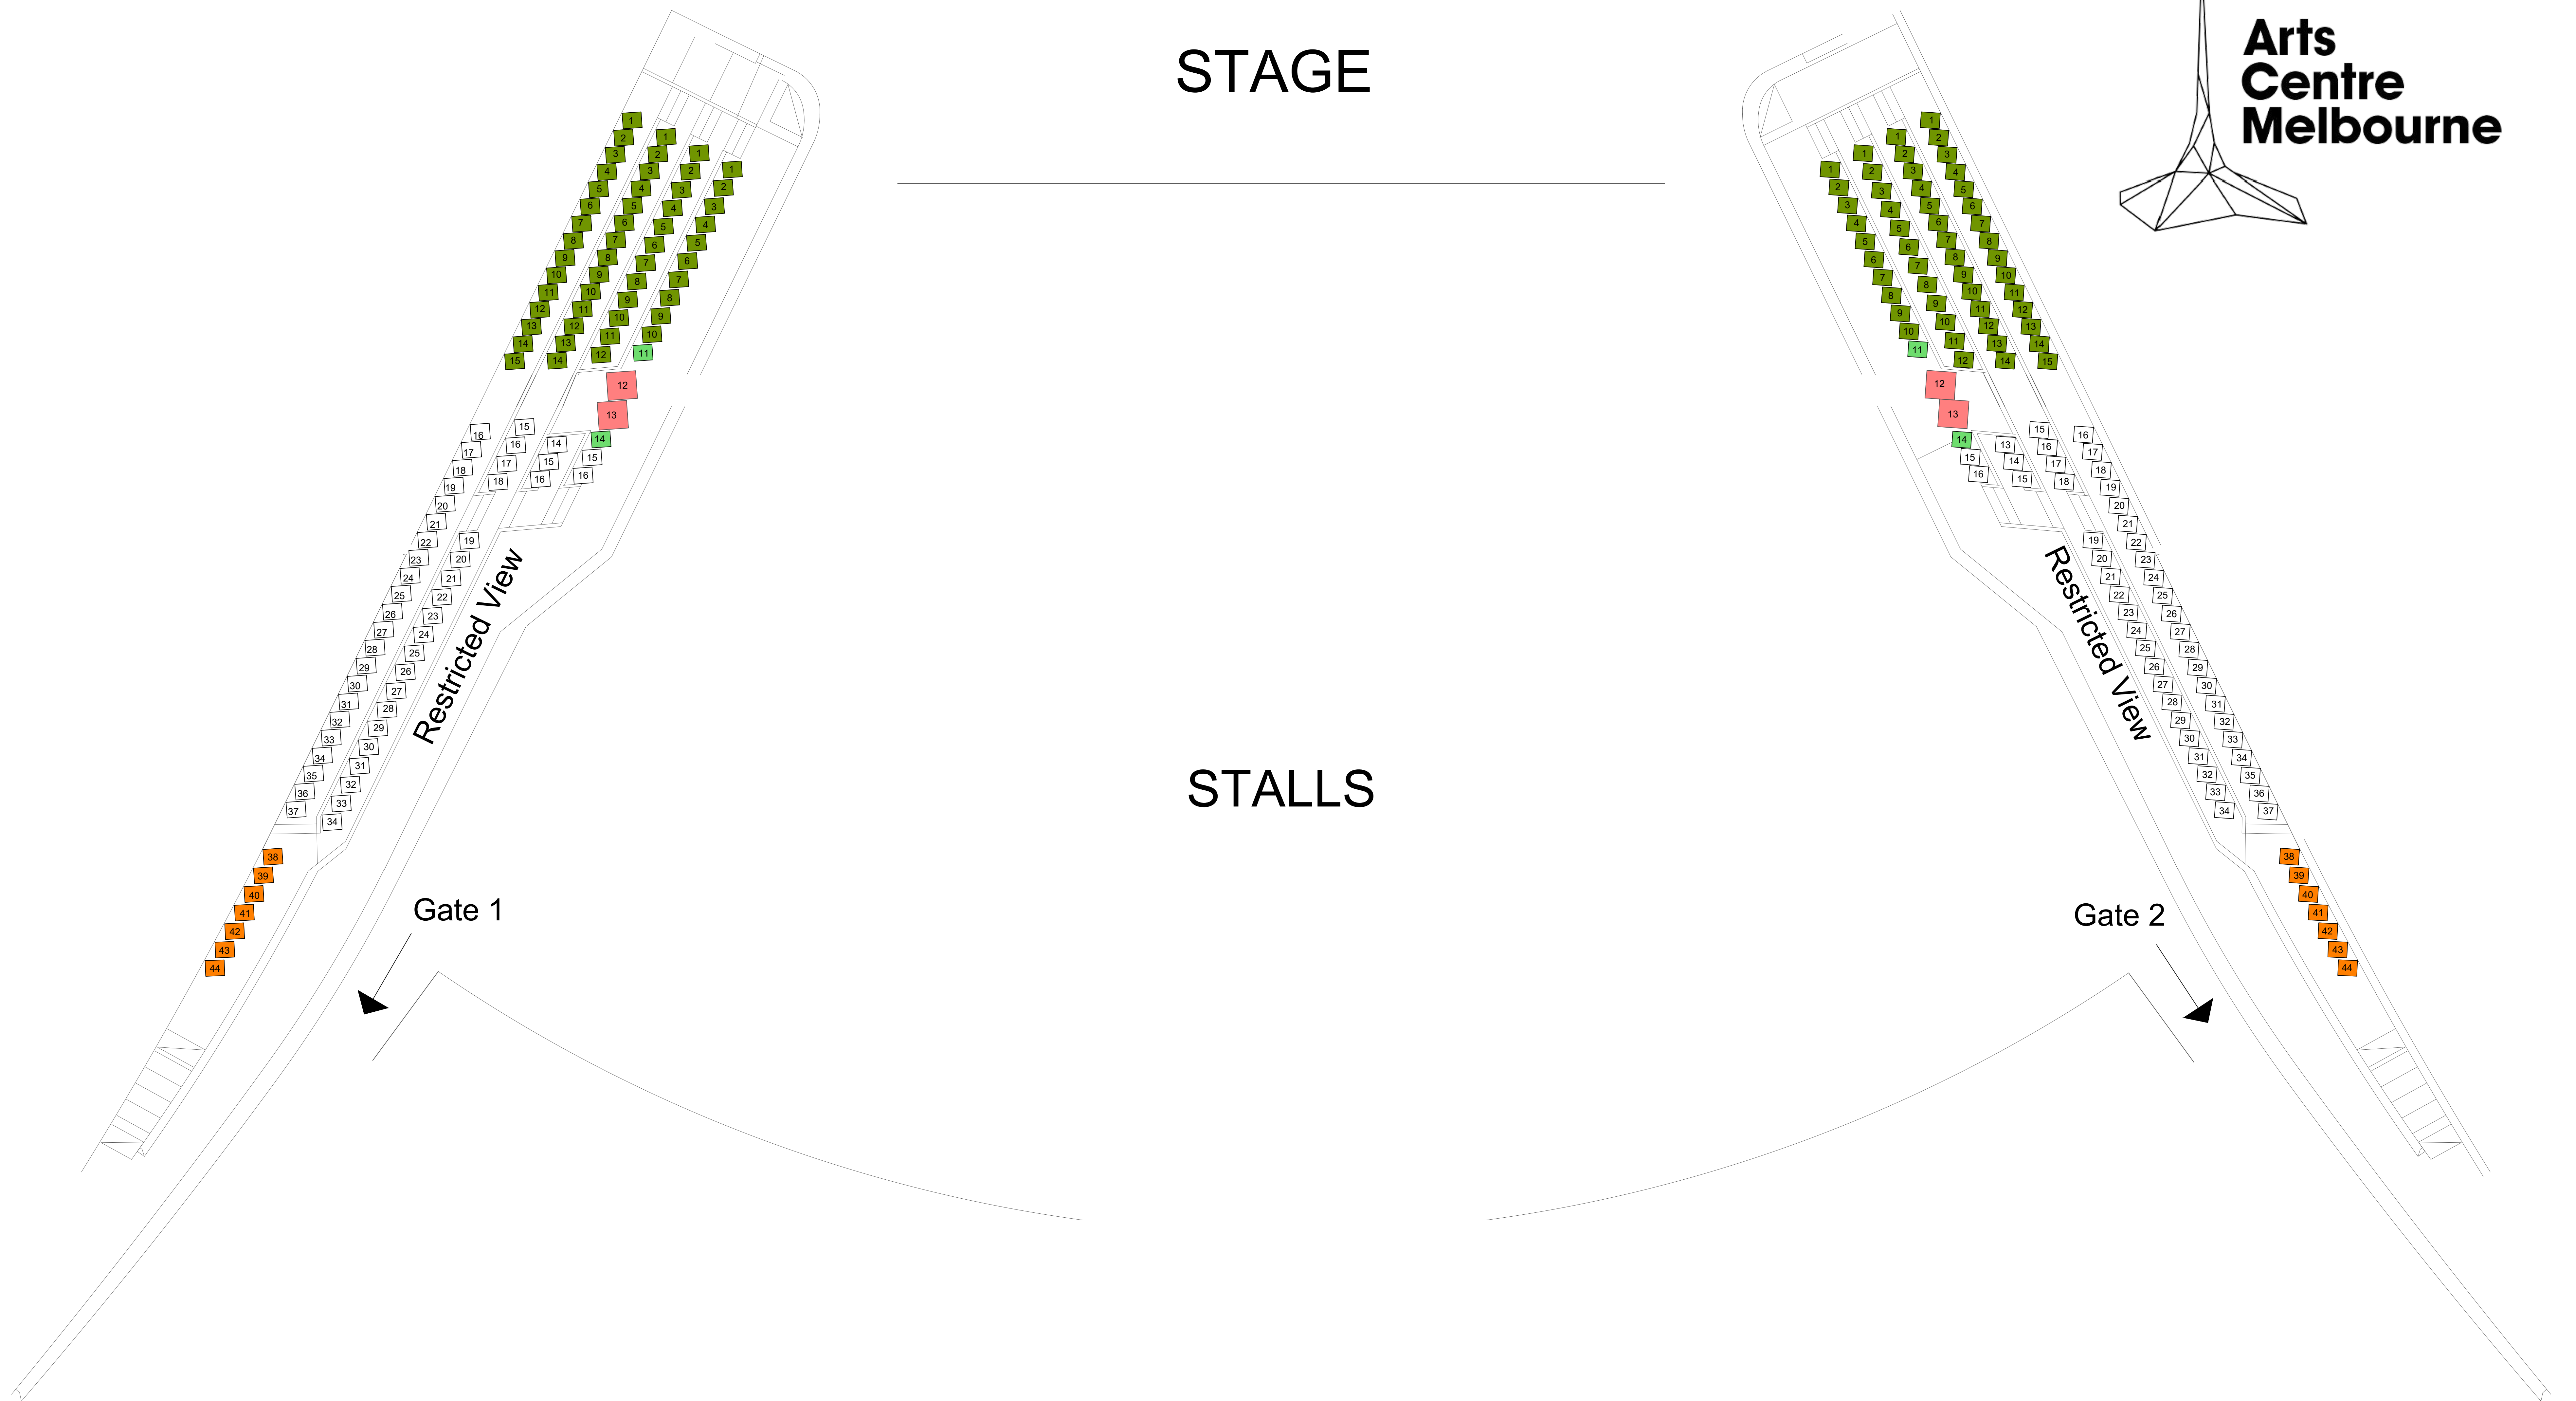

Seating Plan

Sidney Myer Music Bowl - Stalls

STAGE

Front GA
Standing:

Max Capacity 300

- House Seat
- Tech Option Seat

Total Standard Seating = 1688
 Total (INC. Front GA) = 1988
 Total Terrace Admission = 2628

- Tech Hold Seat
- Venue Seat

Seating Plan

Sidney Myer Music Bowl - Boxes

- House Seat
- Tech Option Seat

- Tech Hold Seat
- Venue Seat

Total Standard Seating = 1688
 Total (INC. Front GA) = 1988
 Total (INC. Terrace Admission) = 2628
 Total (INC. Balcony Seats) = 2846

Seating Plan Sidney Myer Music Bowl - Lawn

**CITY
SIDE**

BAR

**RIVER
SIDE**

BAR

Lawn Area
General
Admittance

ENTRANCE

BAR

Standard Capacity = 7000 to 10000 Dependant On Event

— Lawn Area General
Admittance