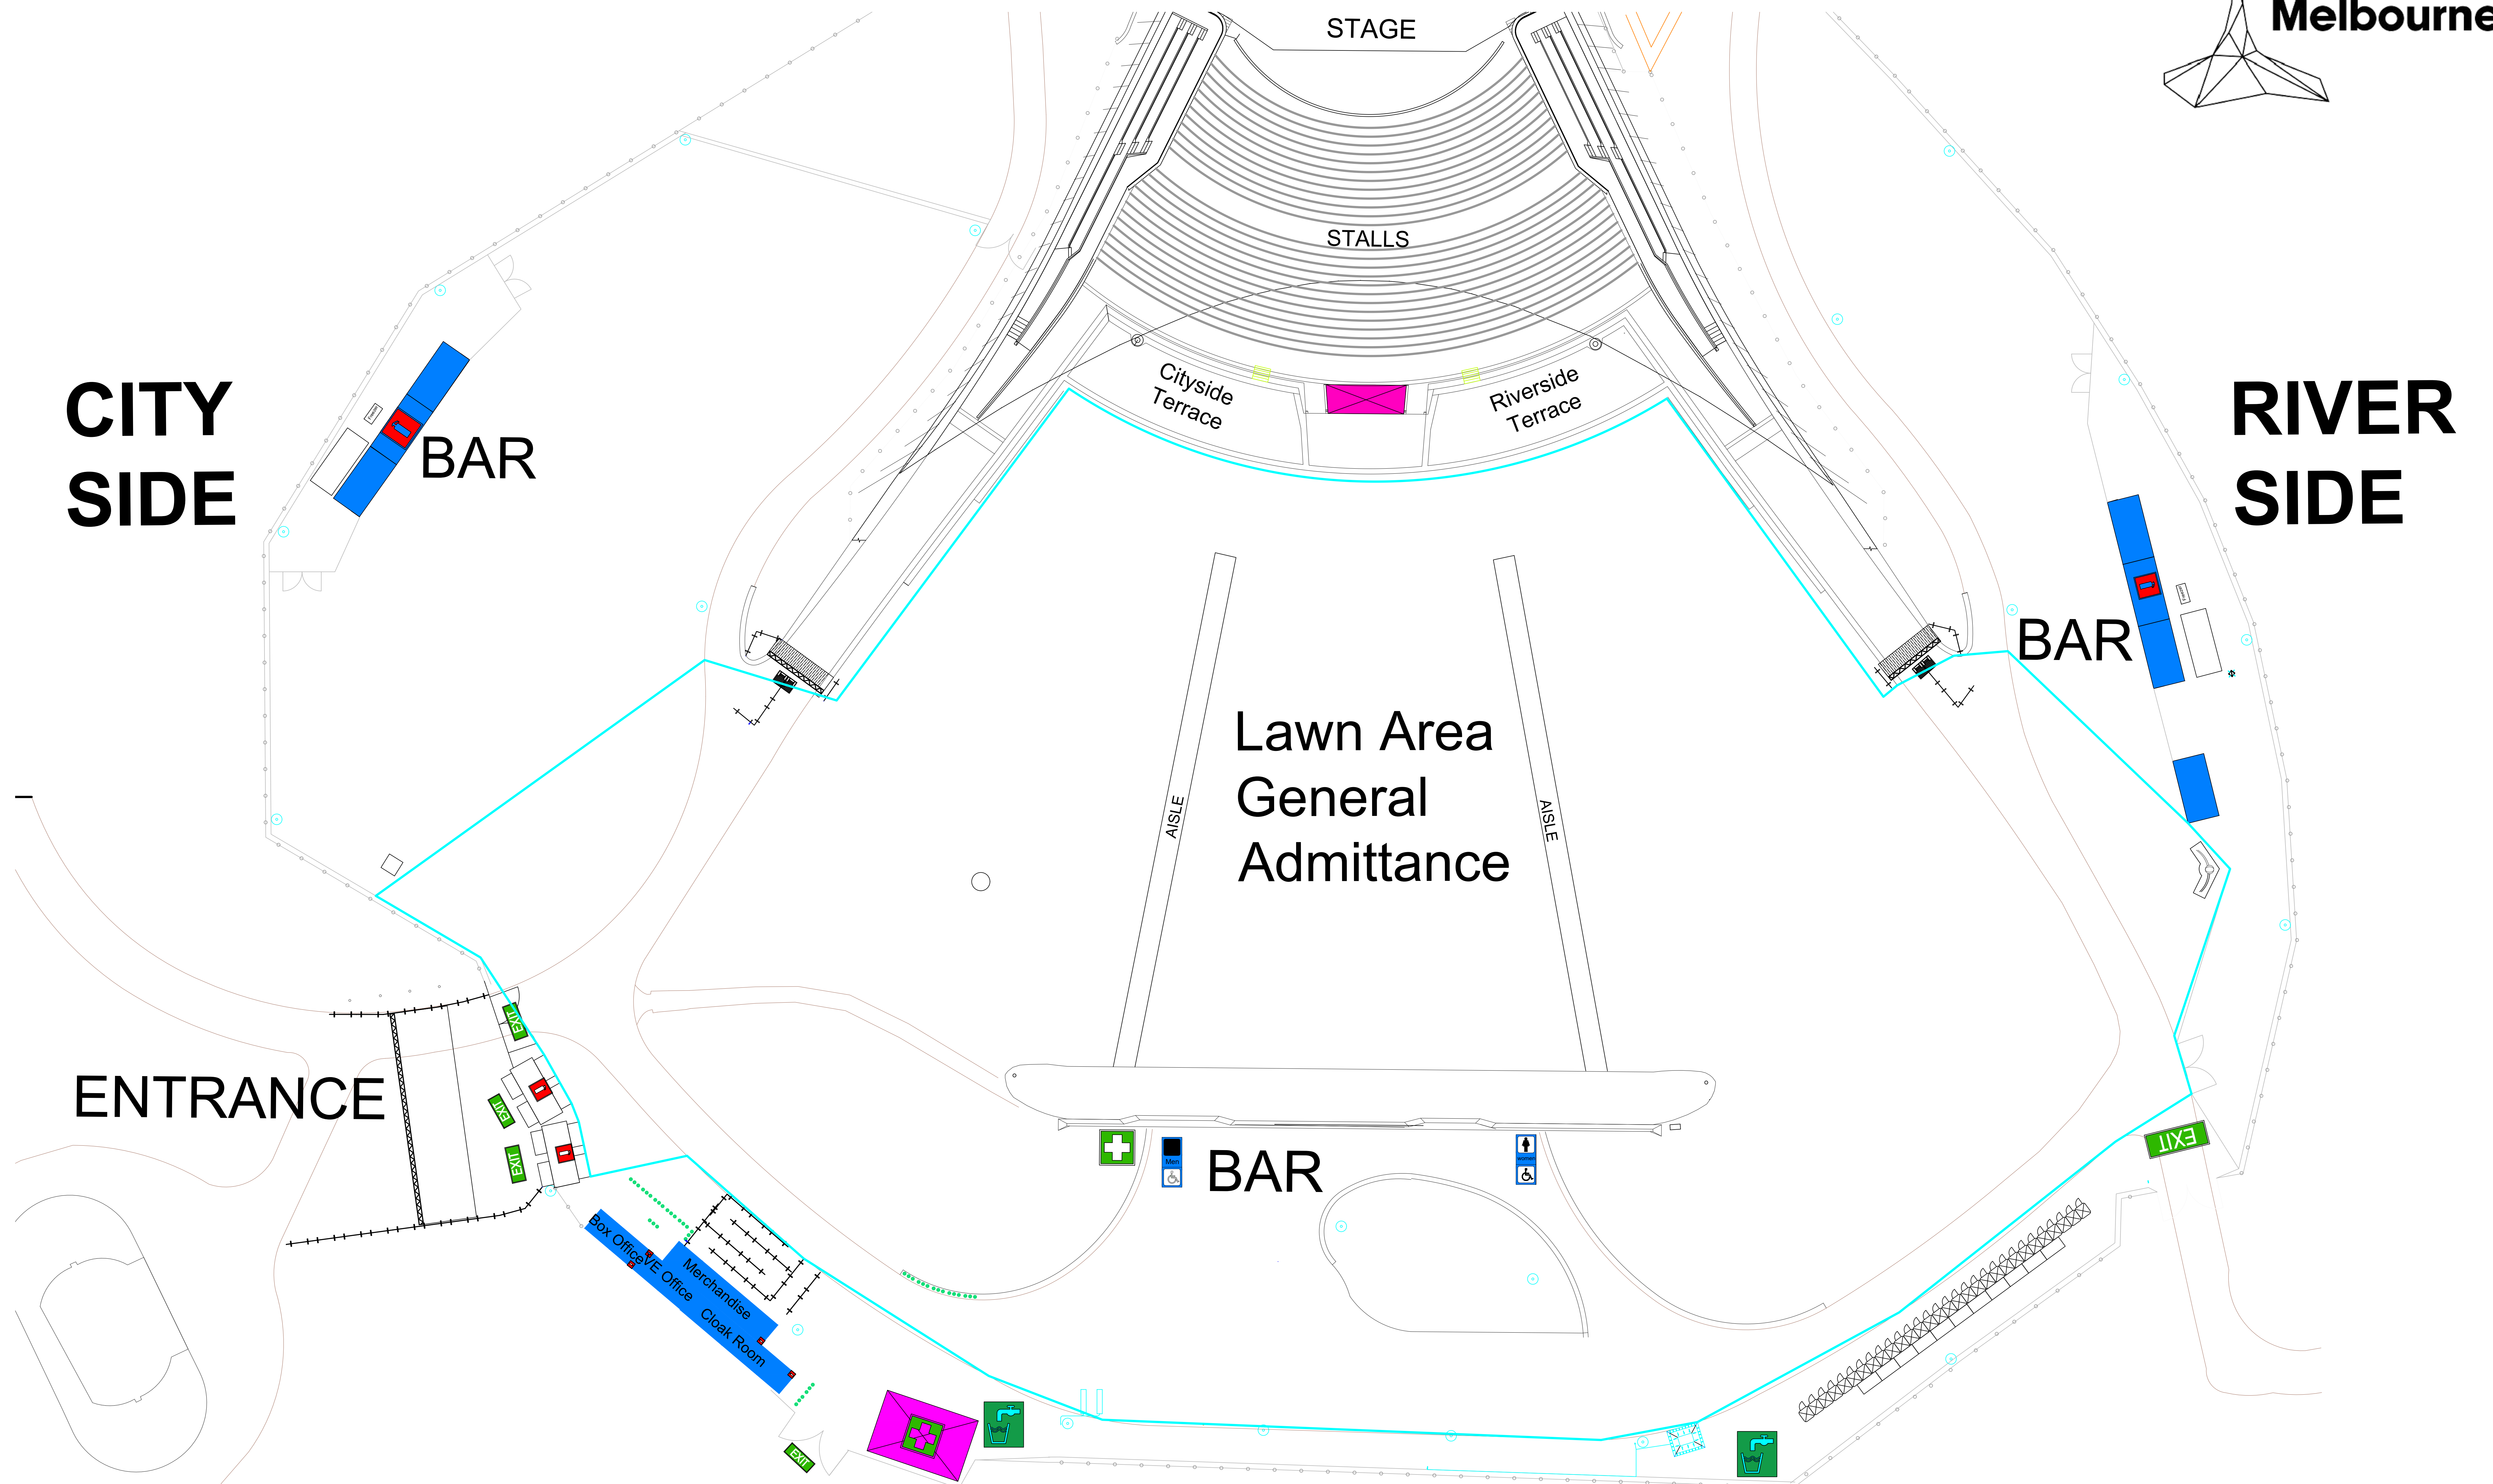

Seating Plan

Sidney Myer Music Bowl - Stalls

STAGE

Front GA
Standing:

Max Capacity 300

- House Seat
- Tech Option Seat

Total Standard Seating = 1688
 Total (INC. Front GA) = 1988
 Total Terrace Admission = 2628

- Tech Hold Seat
- Venue Seat

Seating Plan

Sidney Myer Music Bowl - Boxes

- House Seat
- Tech Option Seat

- Tech Hold Seat
- Venue Seat

Total Standard Seating = 1688
 Total (INC. Front GA) = 1988
 Total (INC. Terrace Admission) = 2628
 Total (INC. Balcony Seats) = 2846

Seating Plan Sidney Myer Music Bowl - Lawn

**CITY
SIDE**

BAR

**RIVER
SIDE**

BAR

Lawn Area
General
Admittance

ENTRANCE

BAR

Standard Capacity = 7000 to 10000 Dependant On Event

— Lawn Area General
Admittance