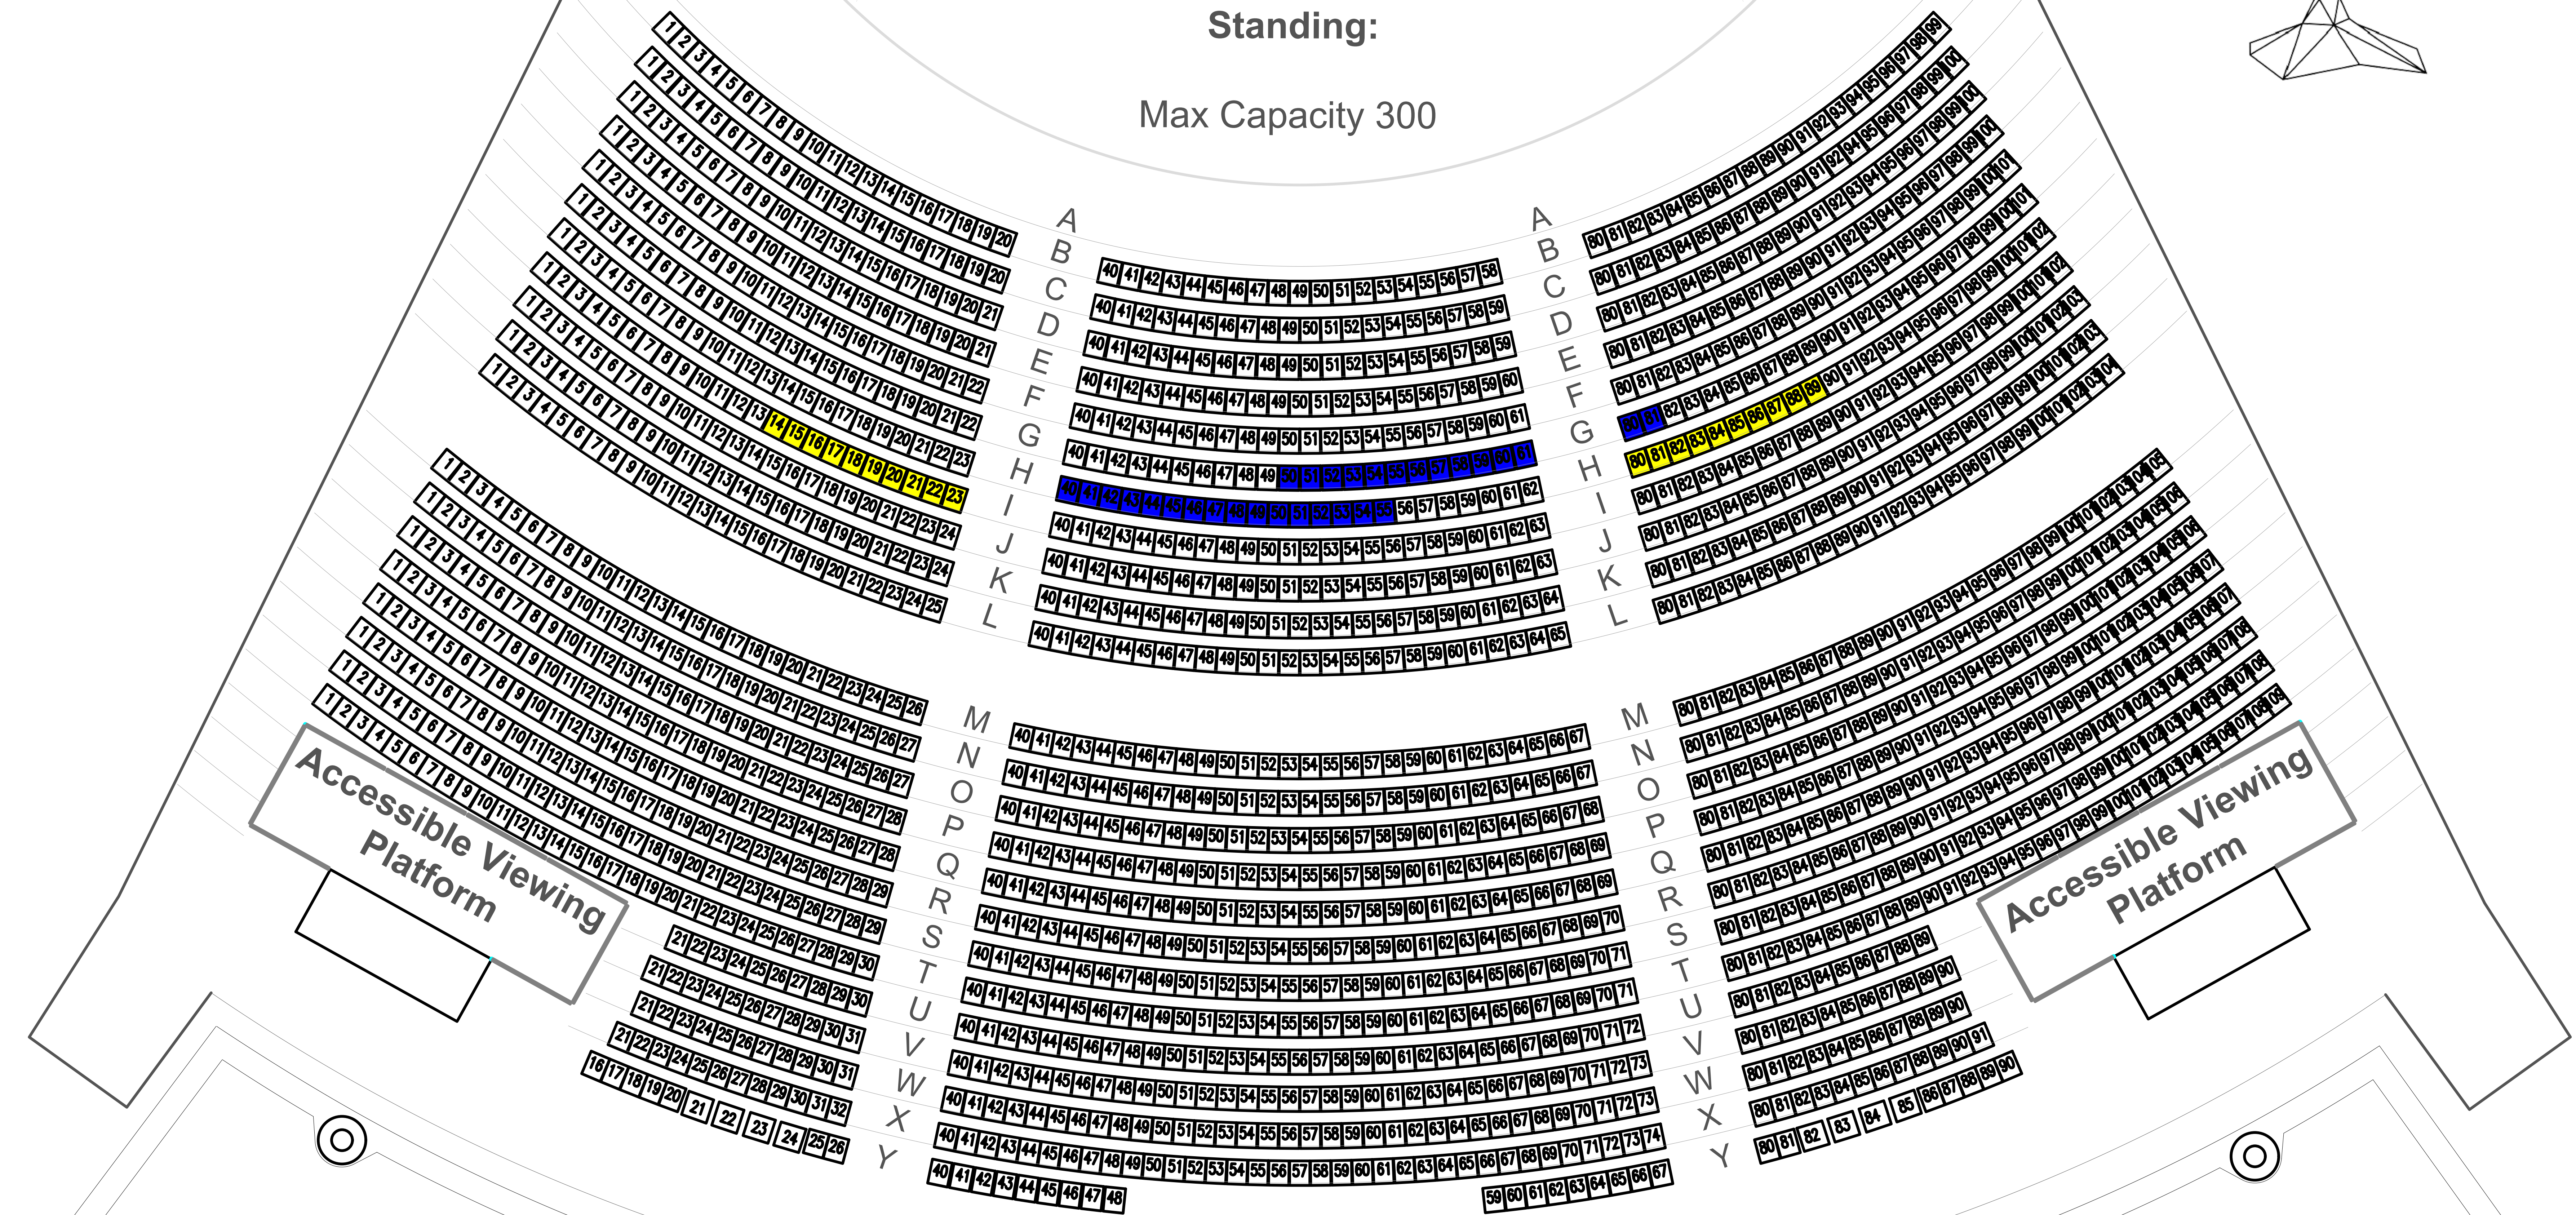

Seating Plan

Sidney Myer Music Bowl - Stalls

STAGE

Front GA
Standing:

Max Capacity 300

- House Seat
- Tech Option Seat

Total Standard Seating = 1688
 Total (INC. Front GA) = 1988
 Total Terrace Admission = 2628

- Tech Hold Seat
- Venue Seat

Seating Plan

Sidney Myer Music Bowl - Boxes

- House Seat
- Tech Option Seat

- Tech Hold Seat
- Venue Seat

Total Standard Seating = 1688
 Total (INC. Front GA) = 1988
 Total (INC. Terrace Admission) = 2628
 Total (INC. Balcony Seats) = 2846

Seating Plan Sidney Myer Music Bowl - Lawn

**CITY
SIDE**

BAR

**RIVER
SIDE**

BAR

Lawn Area
General
Admittance

ENTRANCE

BAR

Standard Capacity = 7000 to 10000 Dependant On Event

— Lawn Area General
Admittance