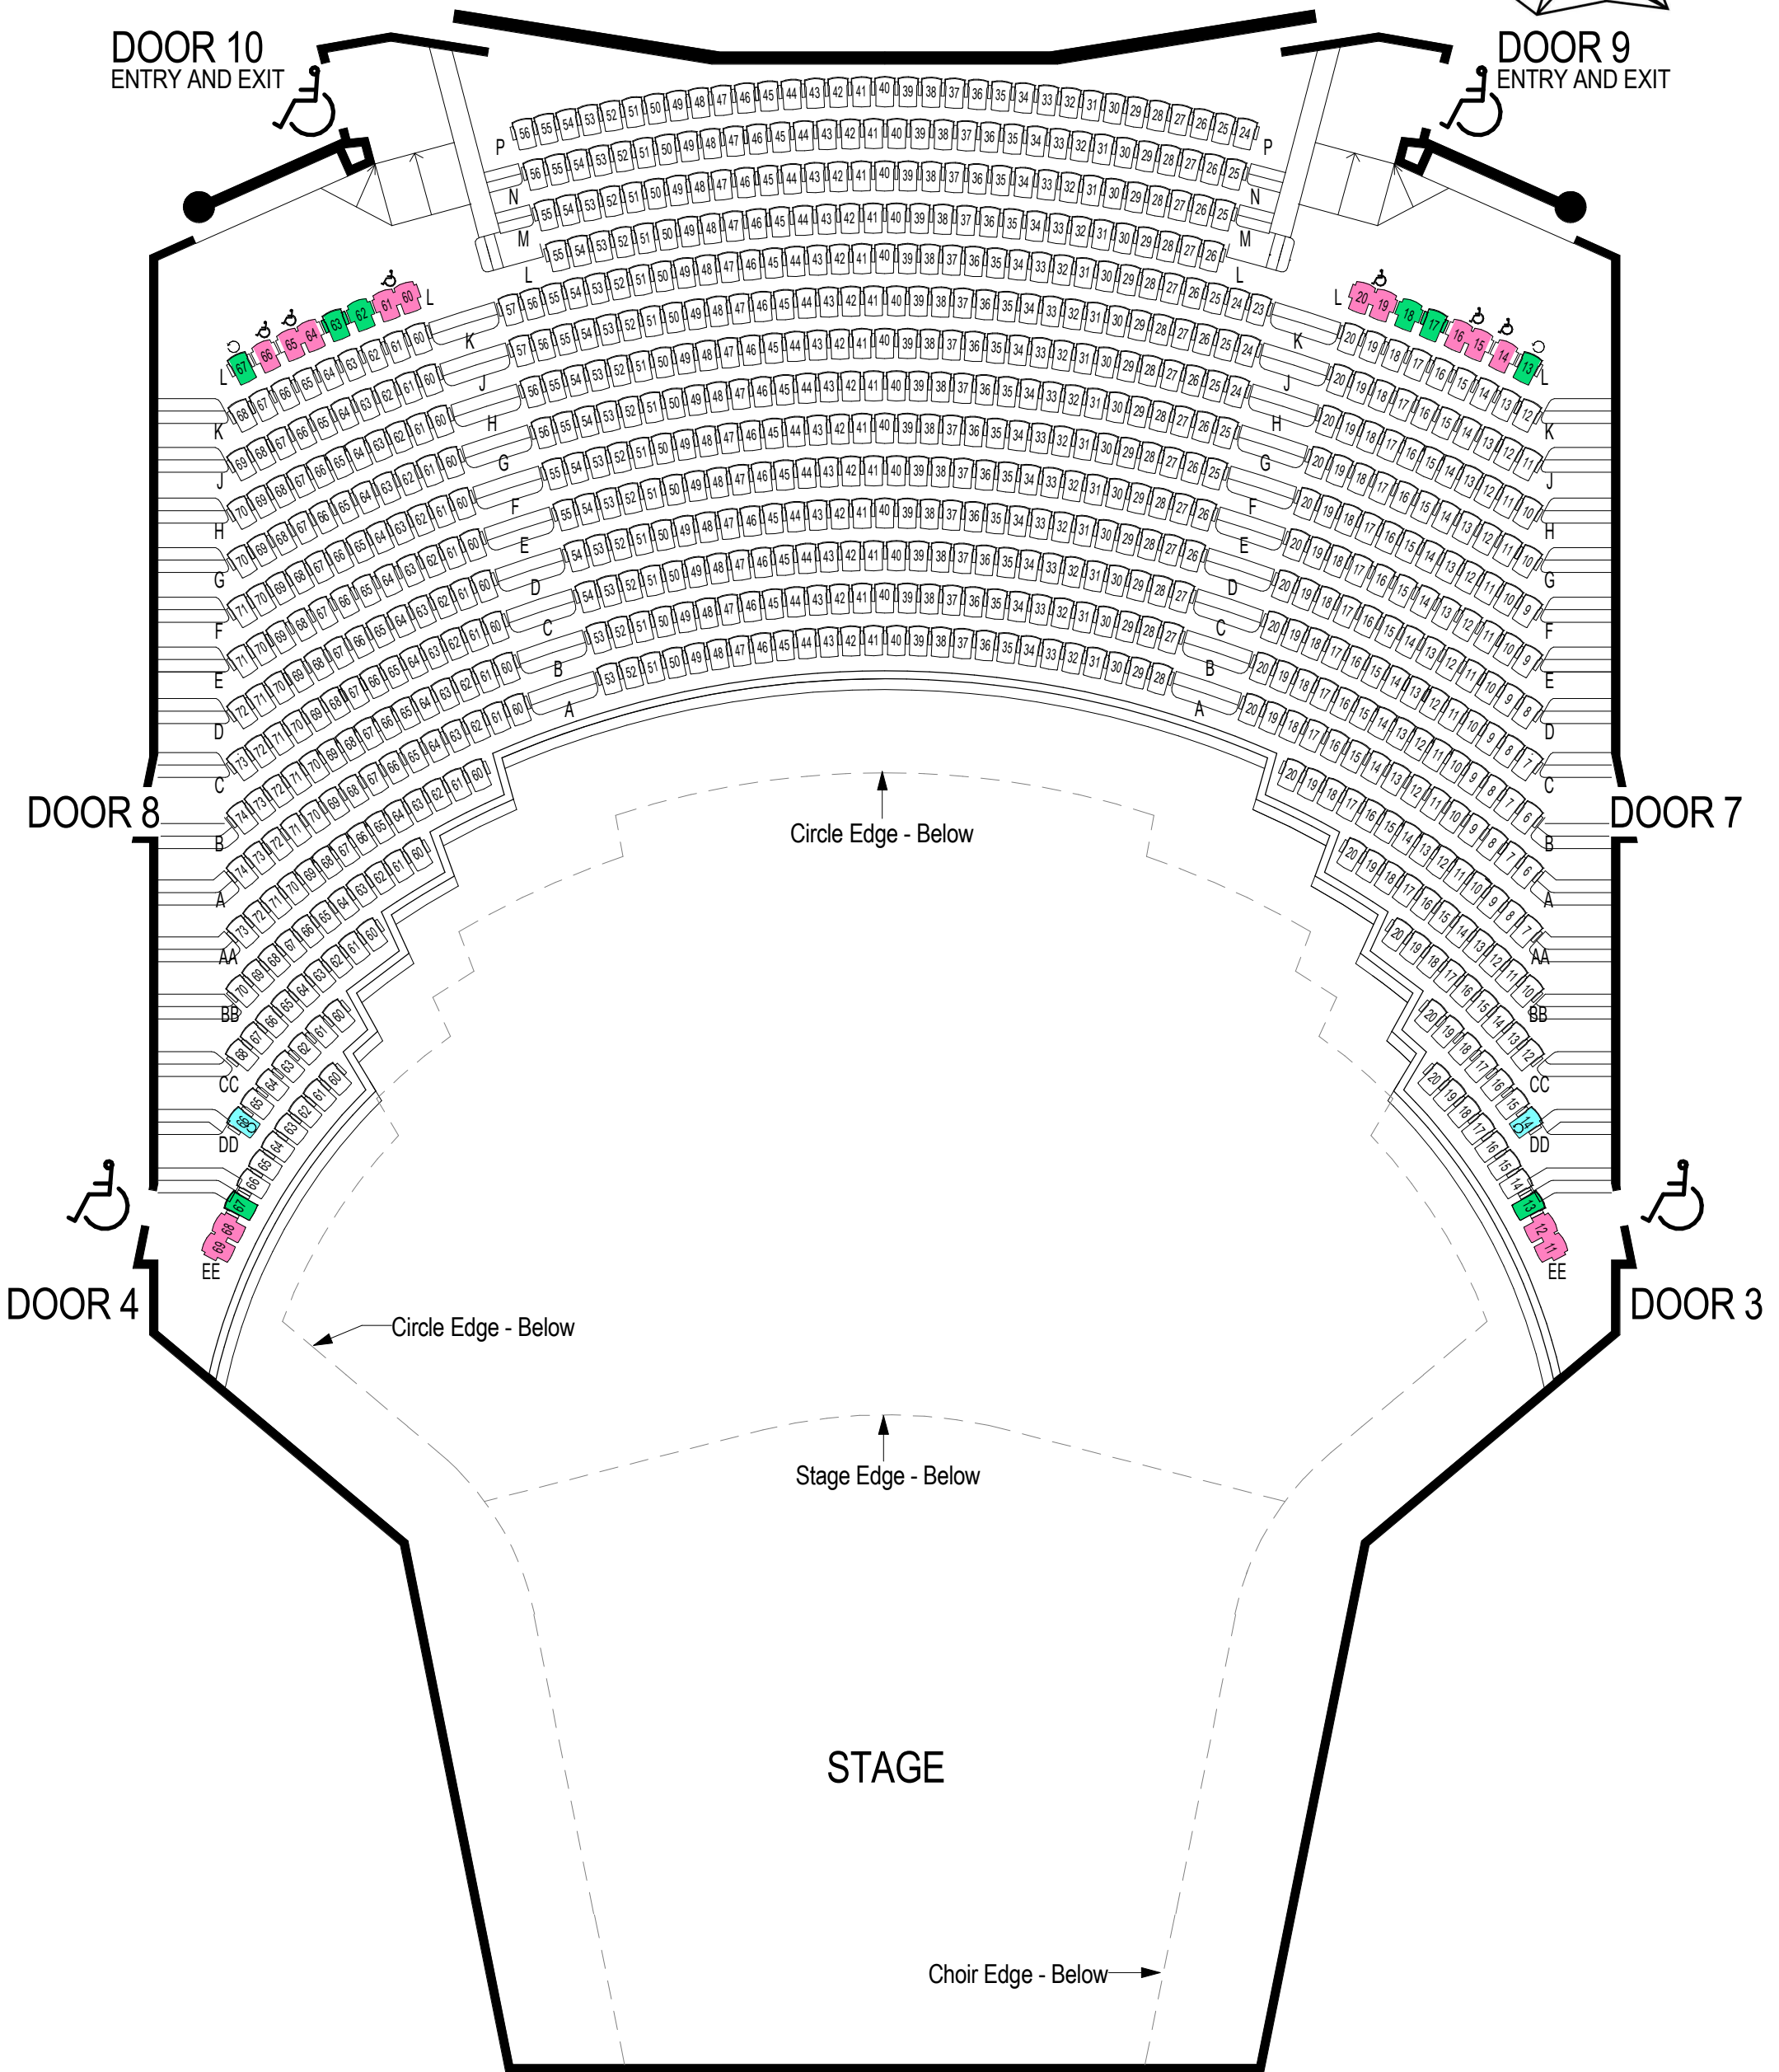

# SEATING PLAN Hamer Hall - Balcony

TOTAL STANDARD SEATING = 793  
 (INCLUDES 14 REMOVABLE SEATS PROVIDING 8 WHEELCHAIR POSITIONS)

- SWING-ARM ACCESSIBLE SEAT
- REMOVABLE SEAT FOR  
♿ WHEELCHAIR POSITION
- COMPANION SEAT/  
○ SWING-ARM ACCESSIBLE SEAT
- TECHNICAL OPTIONAL SEAT/  
○ SWING-ARM ACCESSIBLE SEAT