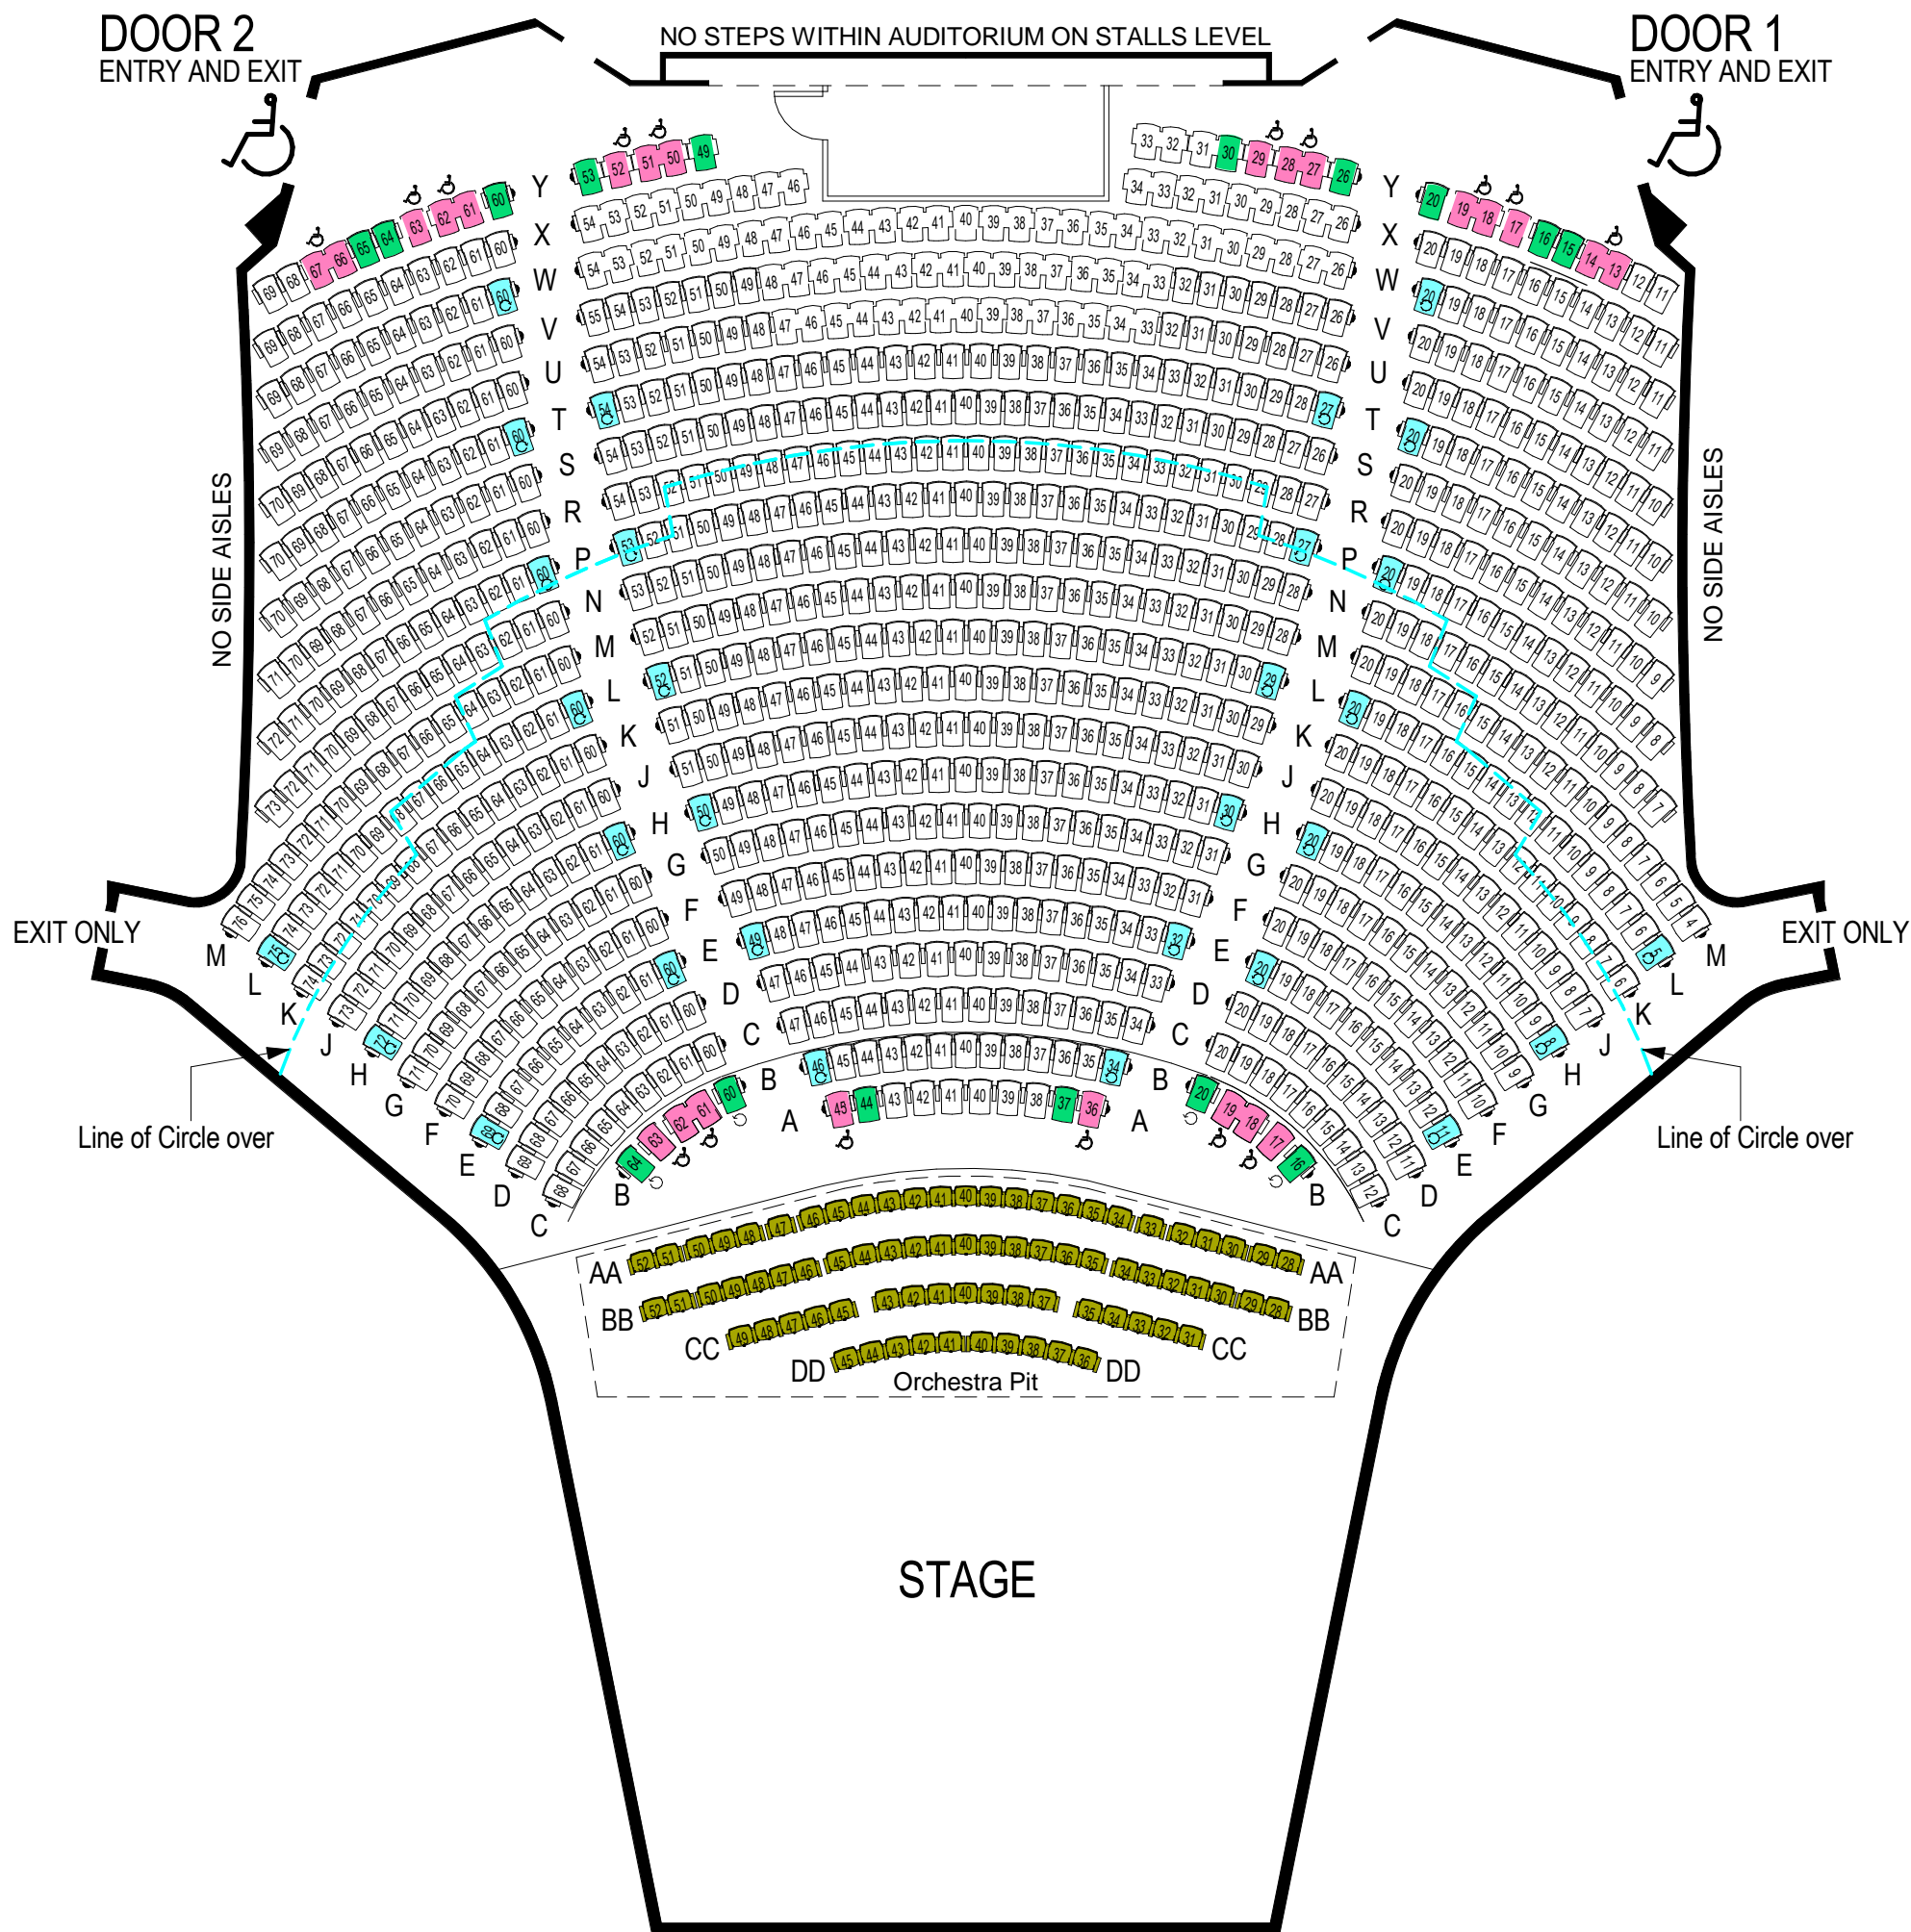

SEATING PLAN Hamer Hall - Stalls

- SWING-ARM ACCESSIBLE SEAT
- REMOVABLE SEAT FOR
♿ WHEELCHAIR POSITION
- COMPANION SEAT/
♿ SWING-ARM ACCESSIBLE SEAT
- TECHNICAL OPTIONAL SEAT/
♿ SWING-ARM ACCESSIBLE SEAT

TOTAL STANDARD SEATING = 969
(INCLUDES 24 REMOVABLE SEATS PROVIDING 16 WHEELCHAIR POSITIONS)
TOTAL (INC. ORCHESTRA PIT) SEATING = 1046