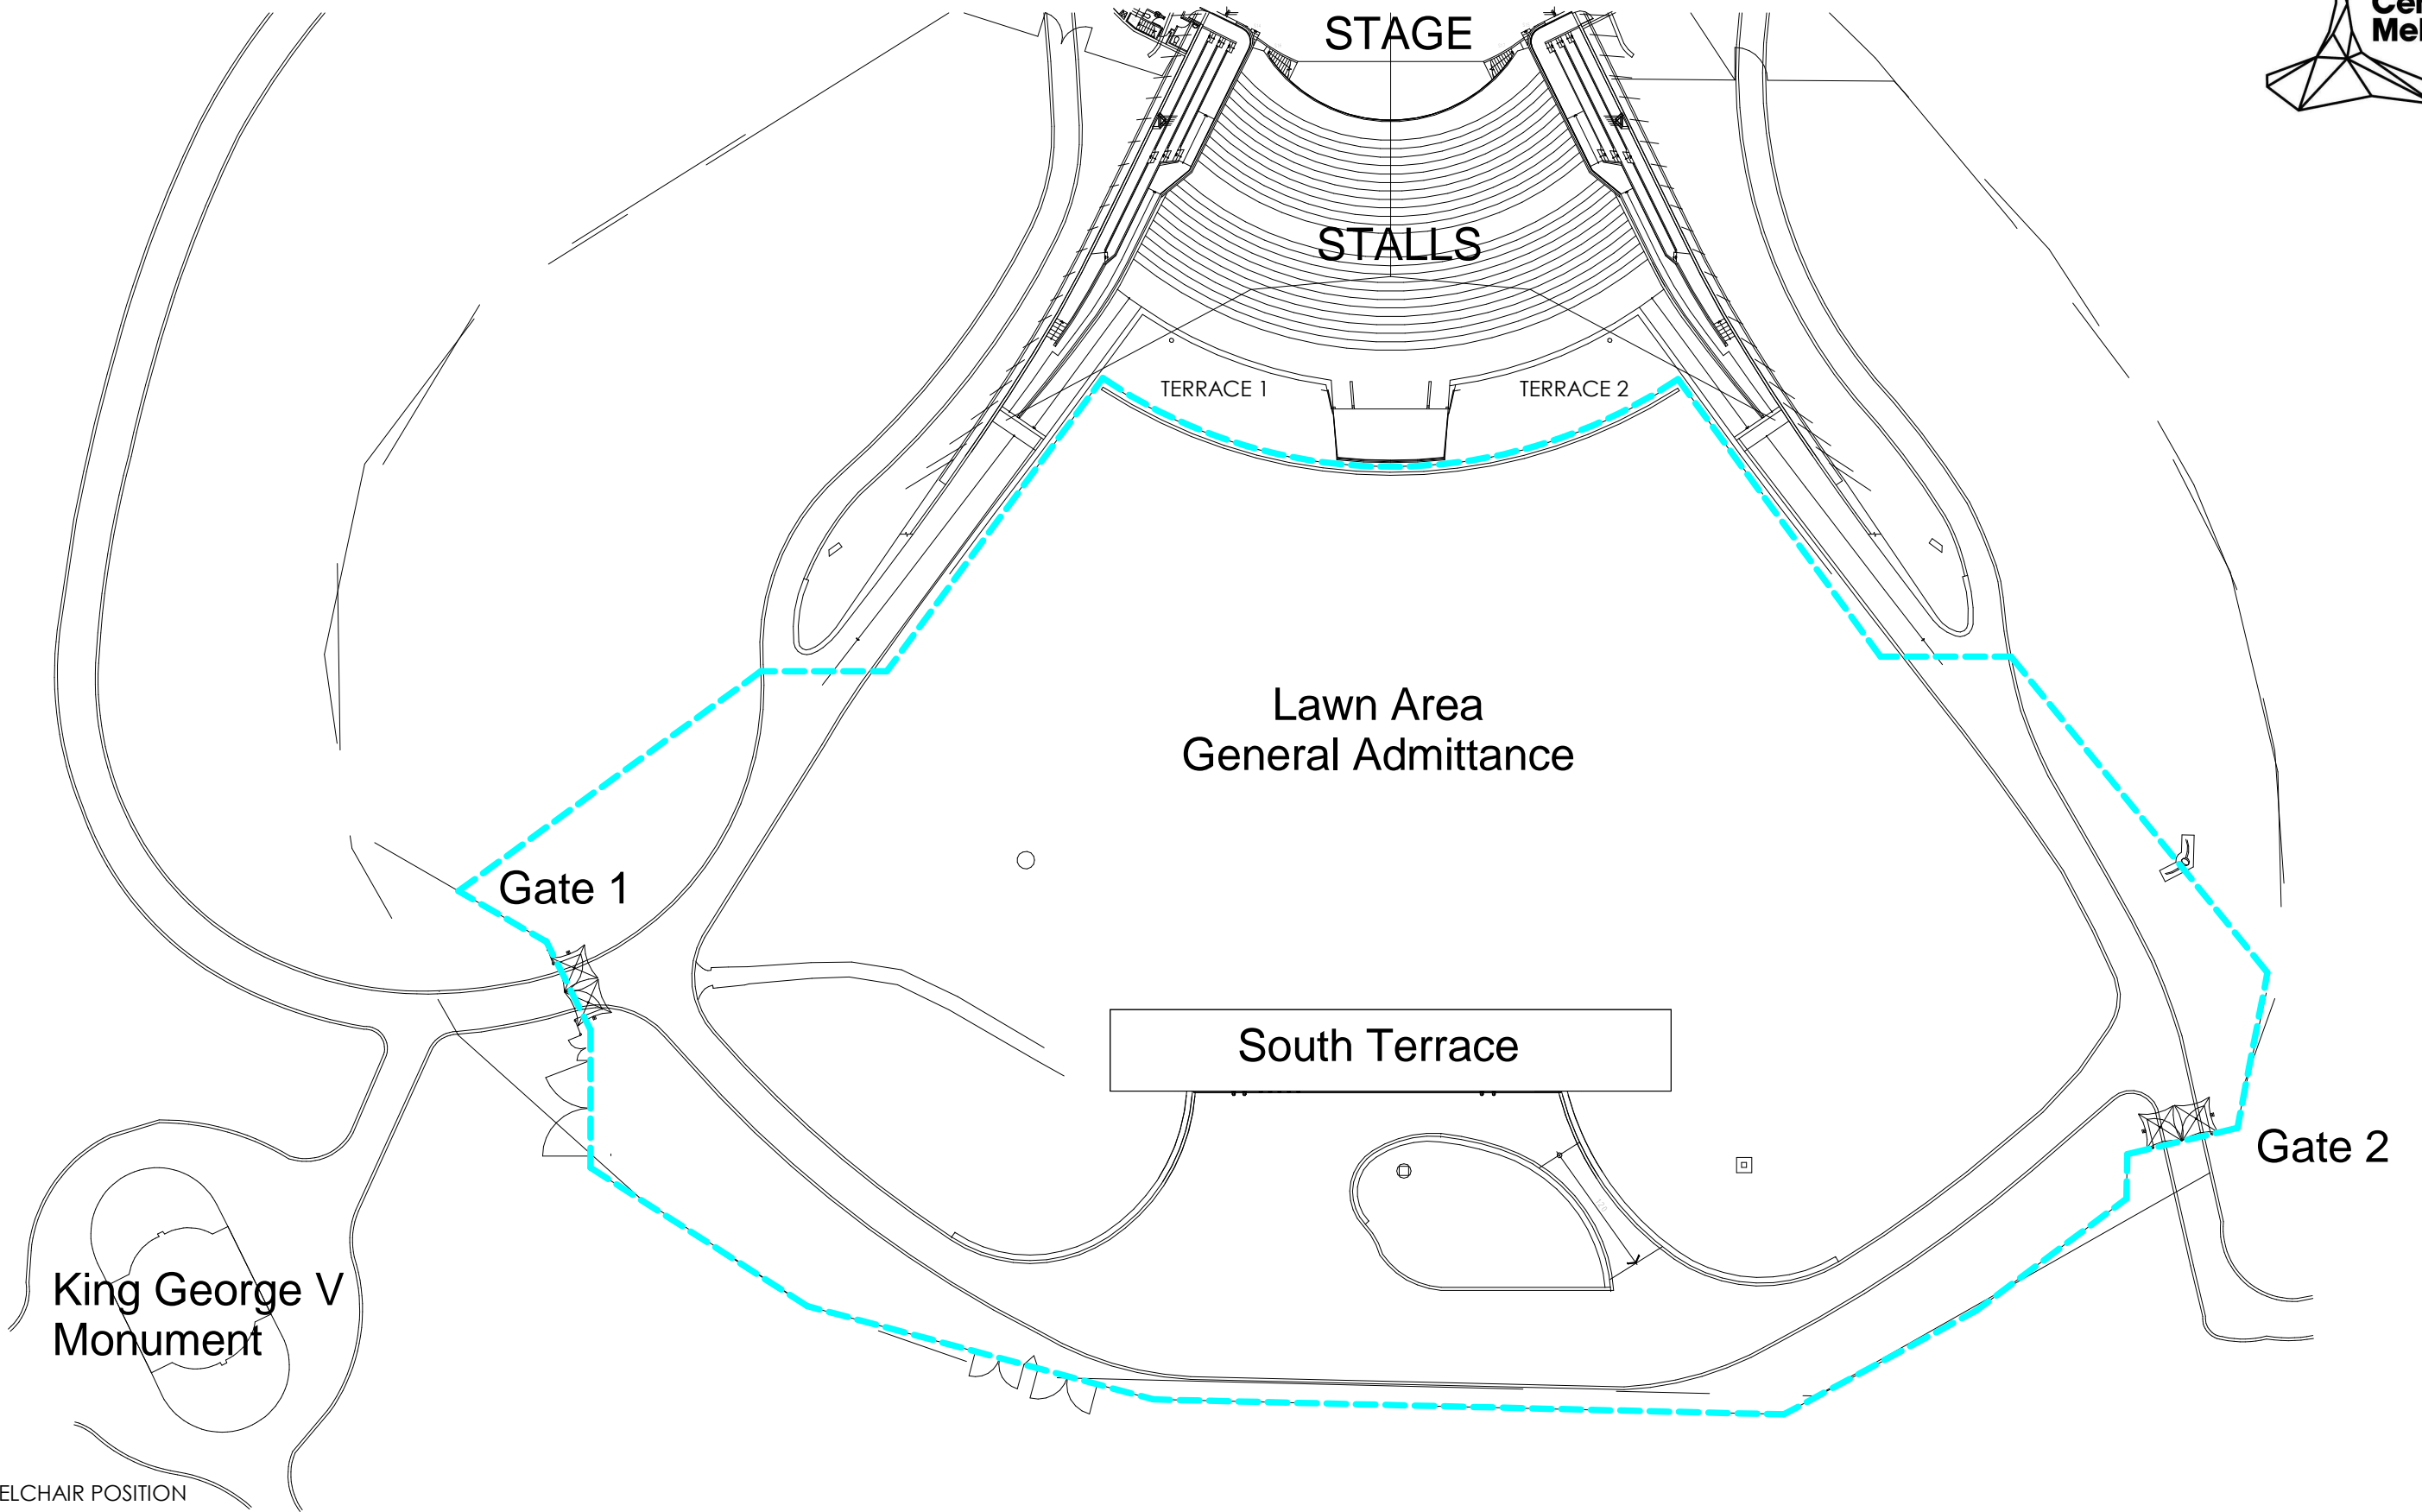

May 2013

SEATING PLAN

Sidney Myer Music Bowl - Lawn

-  WHEELCHAIR POSITION

-  COMPANION SEAT
-  OPTIONAL SEAT
-  TECHNICAL OPTIONAL SEAT

STANDARD CAPACITY = 7,000 to 10,000 DEPENDANT ON EVENT