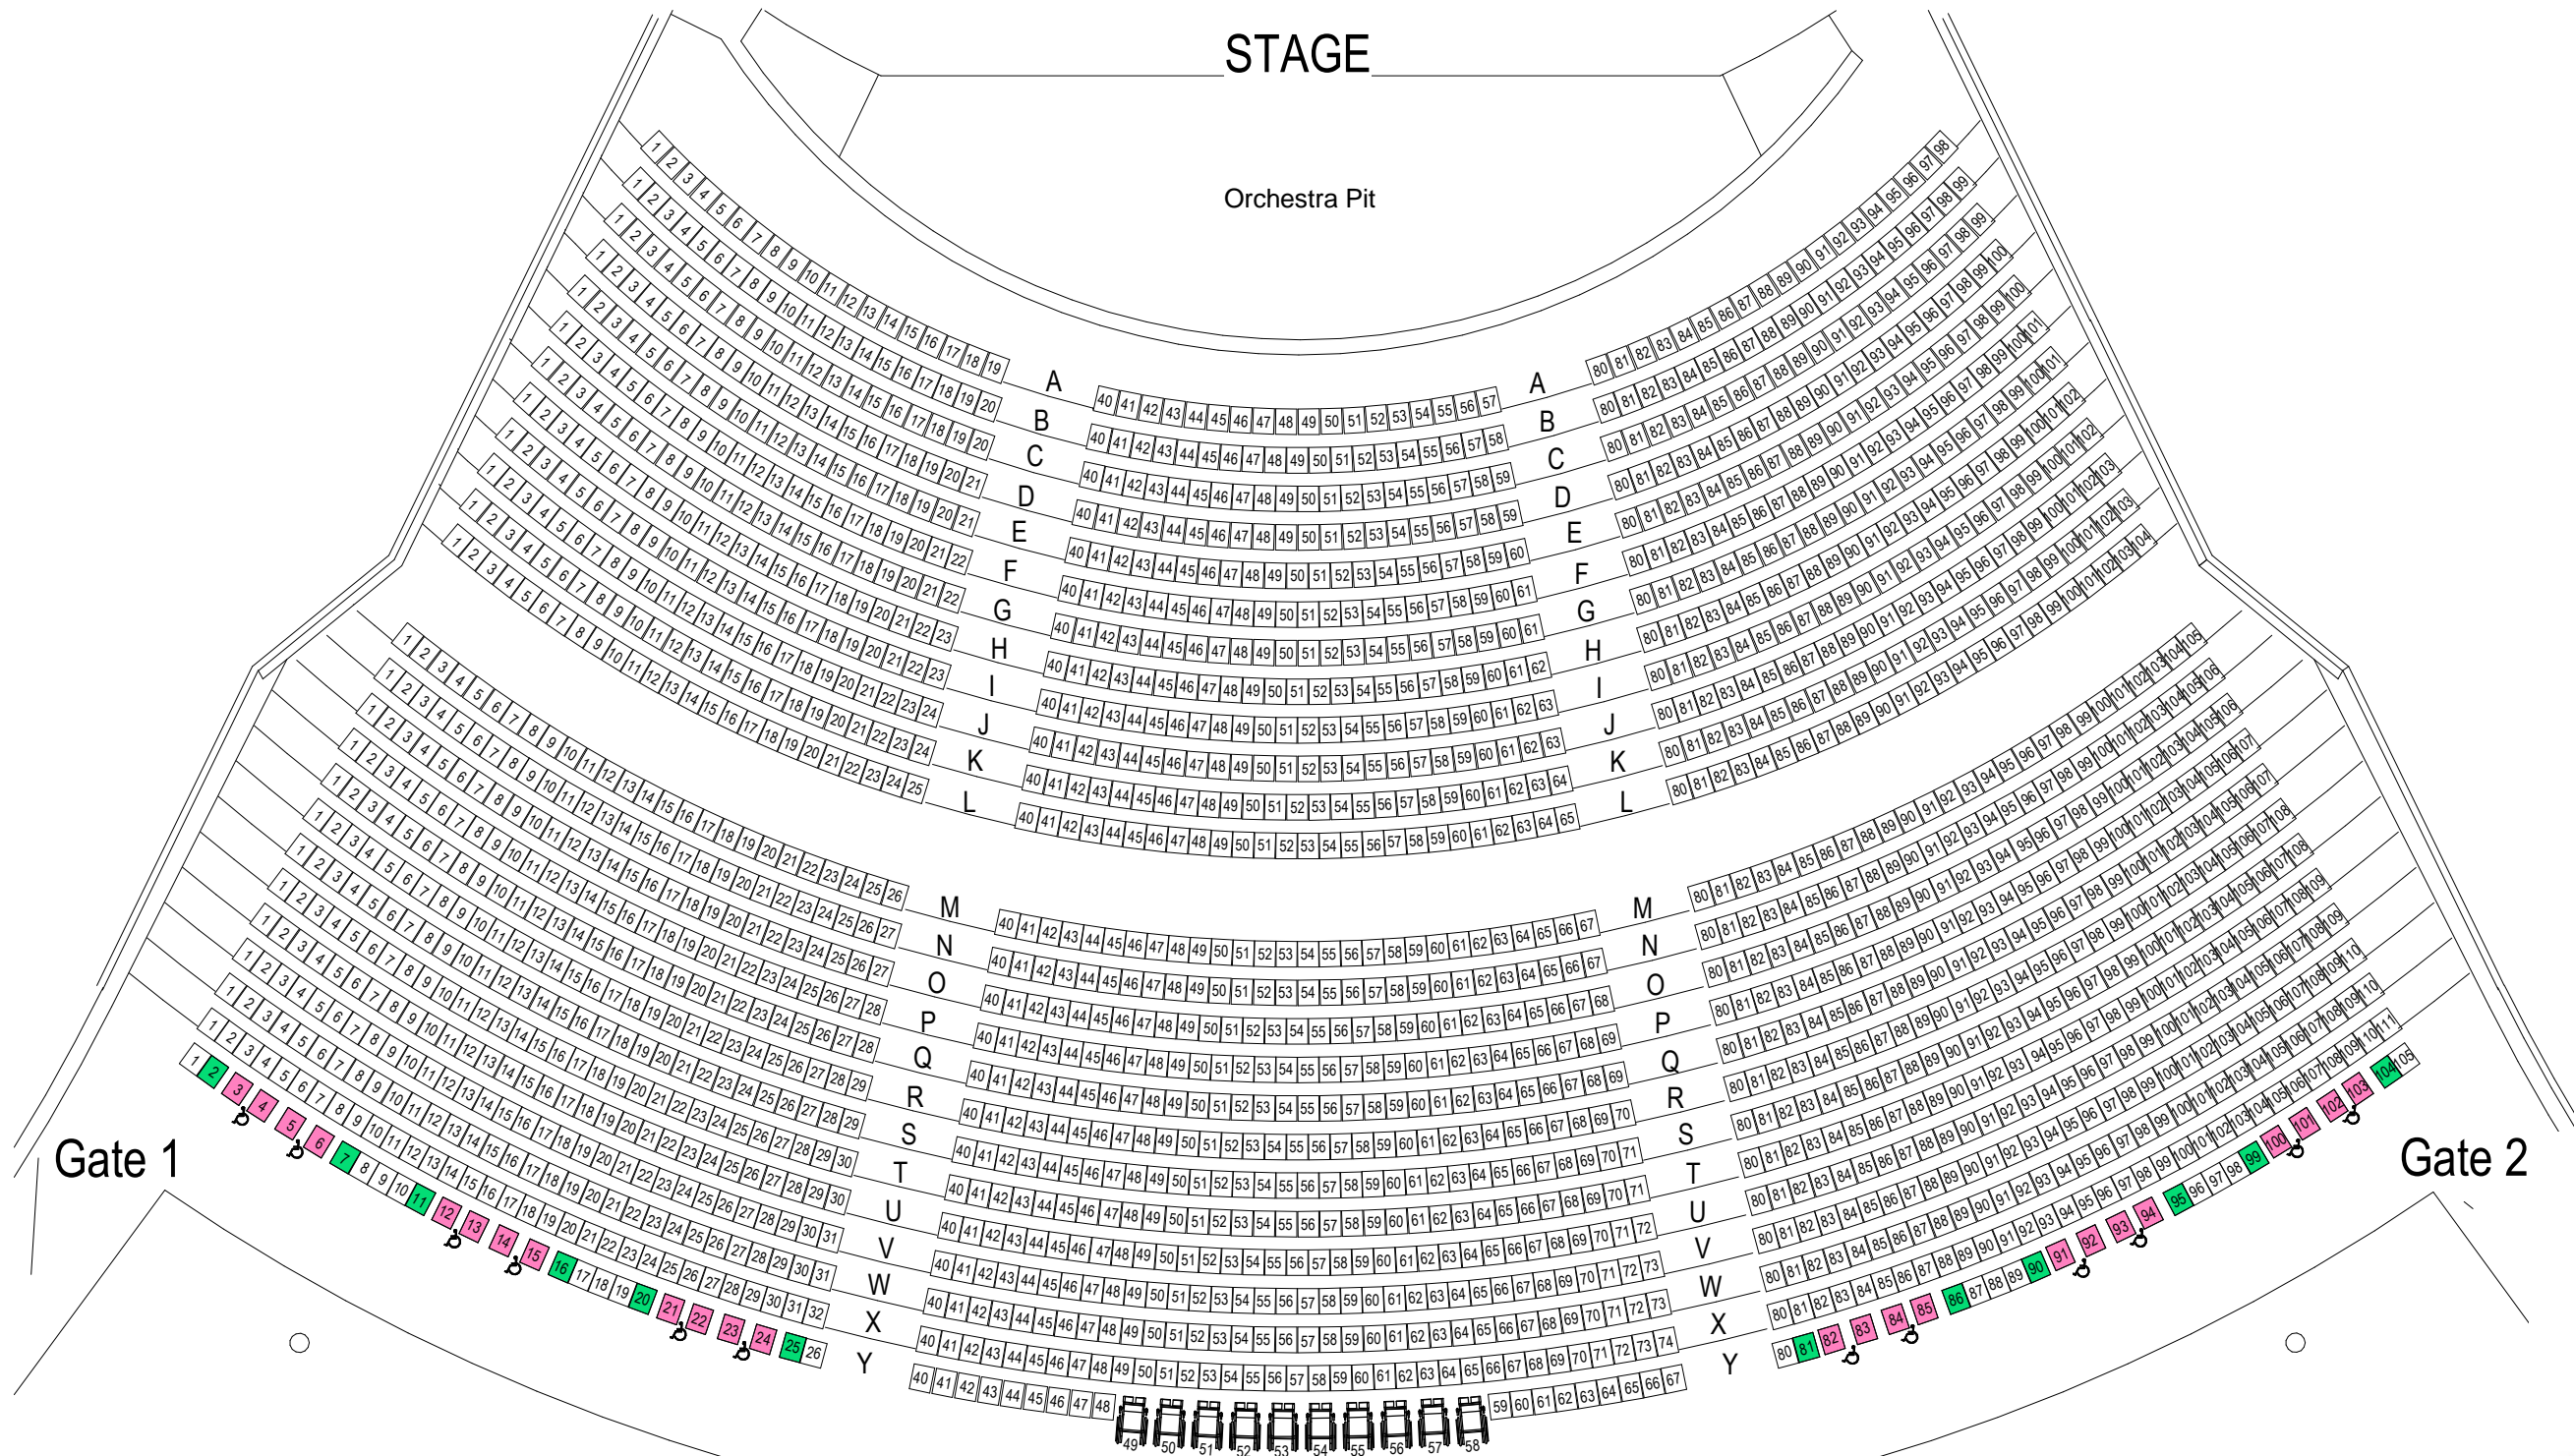

Sidney Myer Music Bowl - Stalls

- WHEELCHAIR POSITION
- COMPANION SEAT
- OPTIONAL SEAT
- TECHNICAL OPTIONAL SEAT

TOTAL CAPACITY WITHOUT ADDITIONAL WHEELCHAIR SEATING = 1,944
 Standard Seating - 1,934
 Fixed Wheelchair Positions - 10

TOTAL CAPACITY WITH ADDITIONAL WHEELCHAIR SEATING = 1,932
 Standard Seating - 1,898
 Fixed Wheelchair Positions - 10
 Additional Wheelchairs - 12
 Companion Seating - 12

Project No. Last Edited Scale @ A3
 7/06/2021 12:15:43 PM indicated

TOTAL STANDARD SEATING = 214
TOTAL (INC. 4 WHEELCHAIR POSITIONS) SEATING 218

May 2013

SEATING PLAN

Sidney Myer Music Bowl - Lawn

-  WHEELCHAIR POSITION

-  COMPANION SEAT
-  OPTIONAL SEAT
-  TECHNICAL OPTIONAL SEAT

STANDARD CAPACITY = 7,000 to 10,000 DEPENDANT ON EVENT