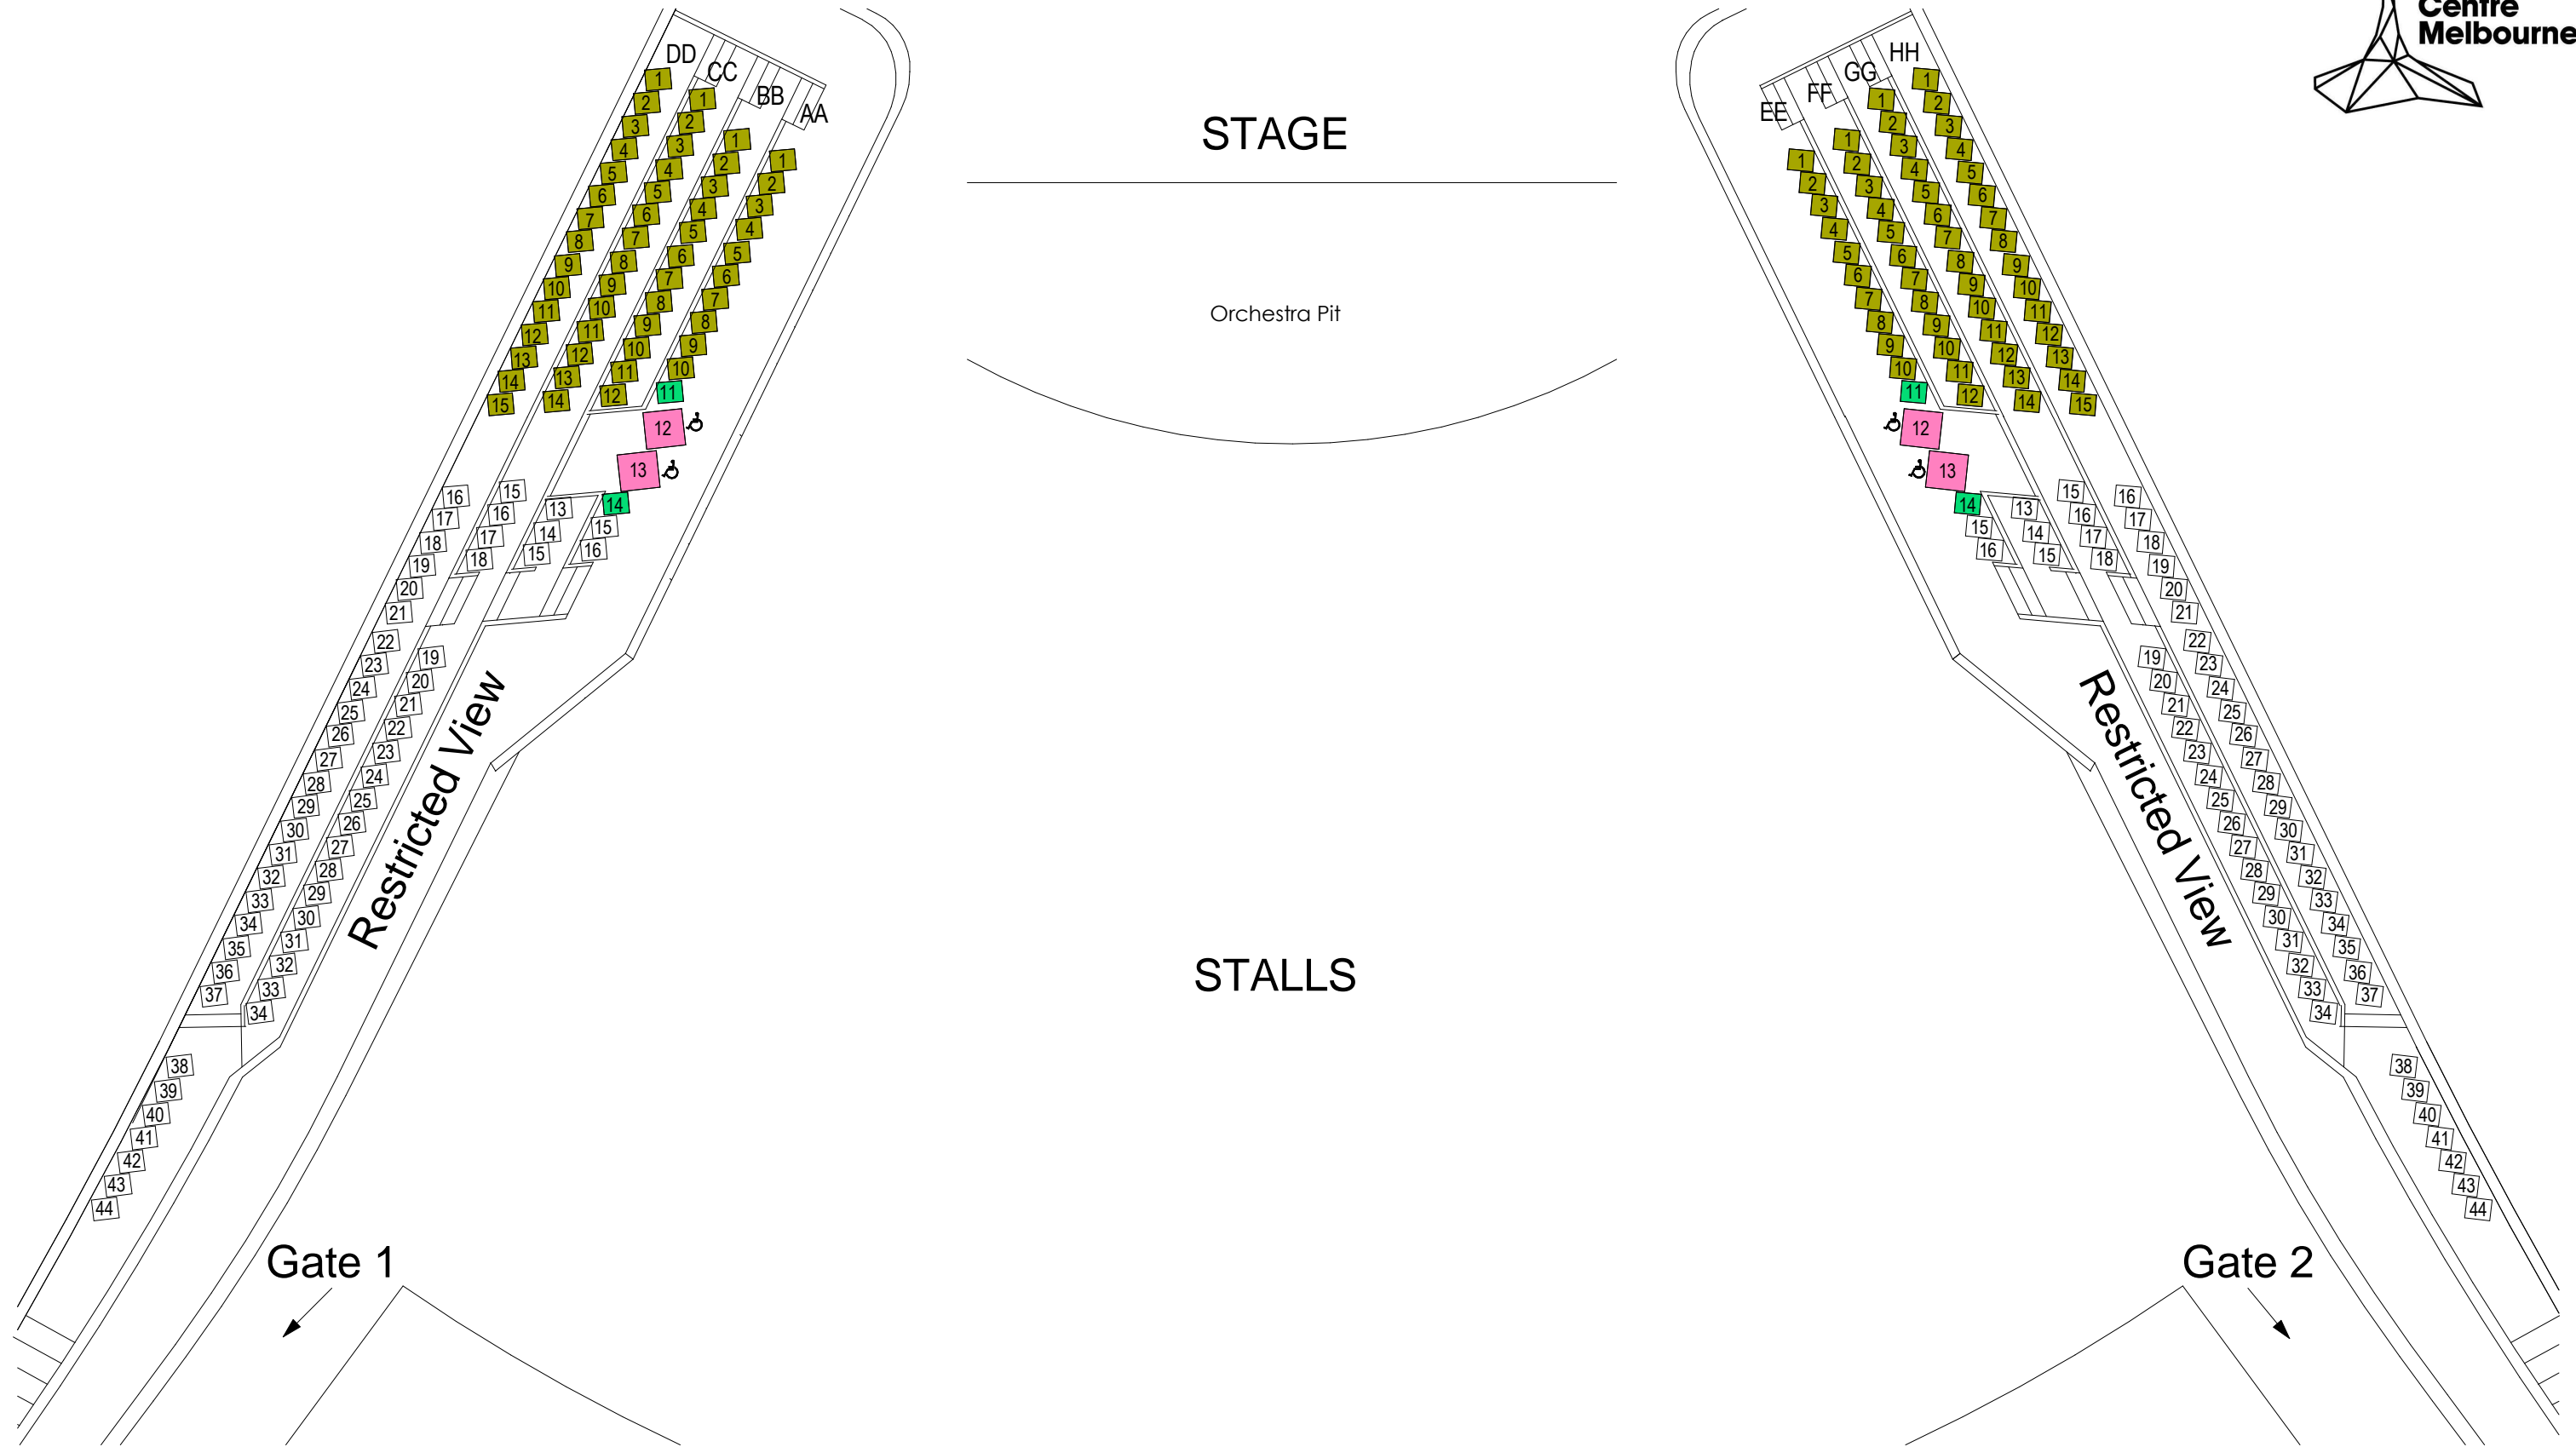

Sidney Myer Music Bowl - Stalls

- WHEELCHAIR POSITION
- COMPANION SEAT
- OPTIONAL SEAT
- TECHNICAL OPTIONAL SEAT

TOTAL CAPACITY WITHOUT ADDITIONAL WHEELCHAIR SEATING = 1,944
 Standard Seating - 1,934
 Fixed Wheelchair Positions - 10

Sidney Myer Music Bowl
 Linlithgow Avenue

Stalls - Box Office Plan - Without Pit Seating
 Drawing No. SEP-SM-BO00 Revision ©
 B

7/06/2021 12:15:43 PM

May 2013

SEATING PLAN

Sidney Myer Music Bowl - Boxes

- WHEELCHAIR POSITION
- COMPANION SEAT
- OPTIONAL SEAT
- TECHNICAL OPTIONAL SEAT

TOTAL STANDARD SEATING = 214
TOTAL (INC. 4 WHEELCHAIR POSITIONS) SEATING 218

May 2013

SEATING PLAN

Sidney Myer Music Bowl - Lawn

-  WHEELCHAIR POSITION

-  COMPANION SEAT
-  OPTIONAL SEAT
-  TECHNICAL OPTIONAL SEAT