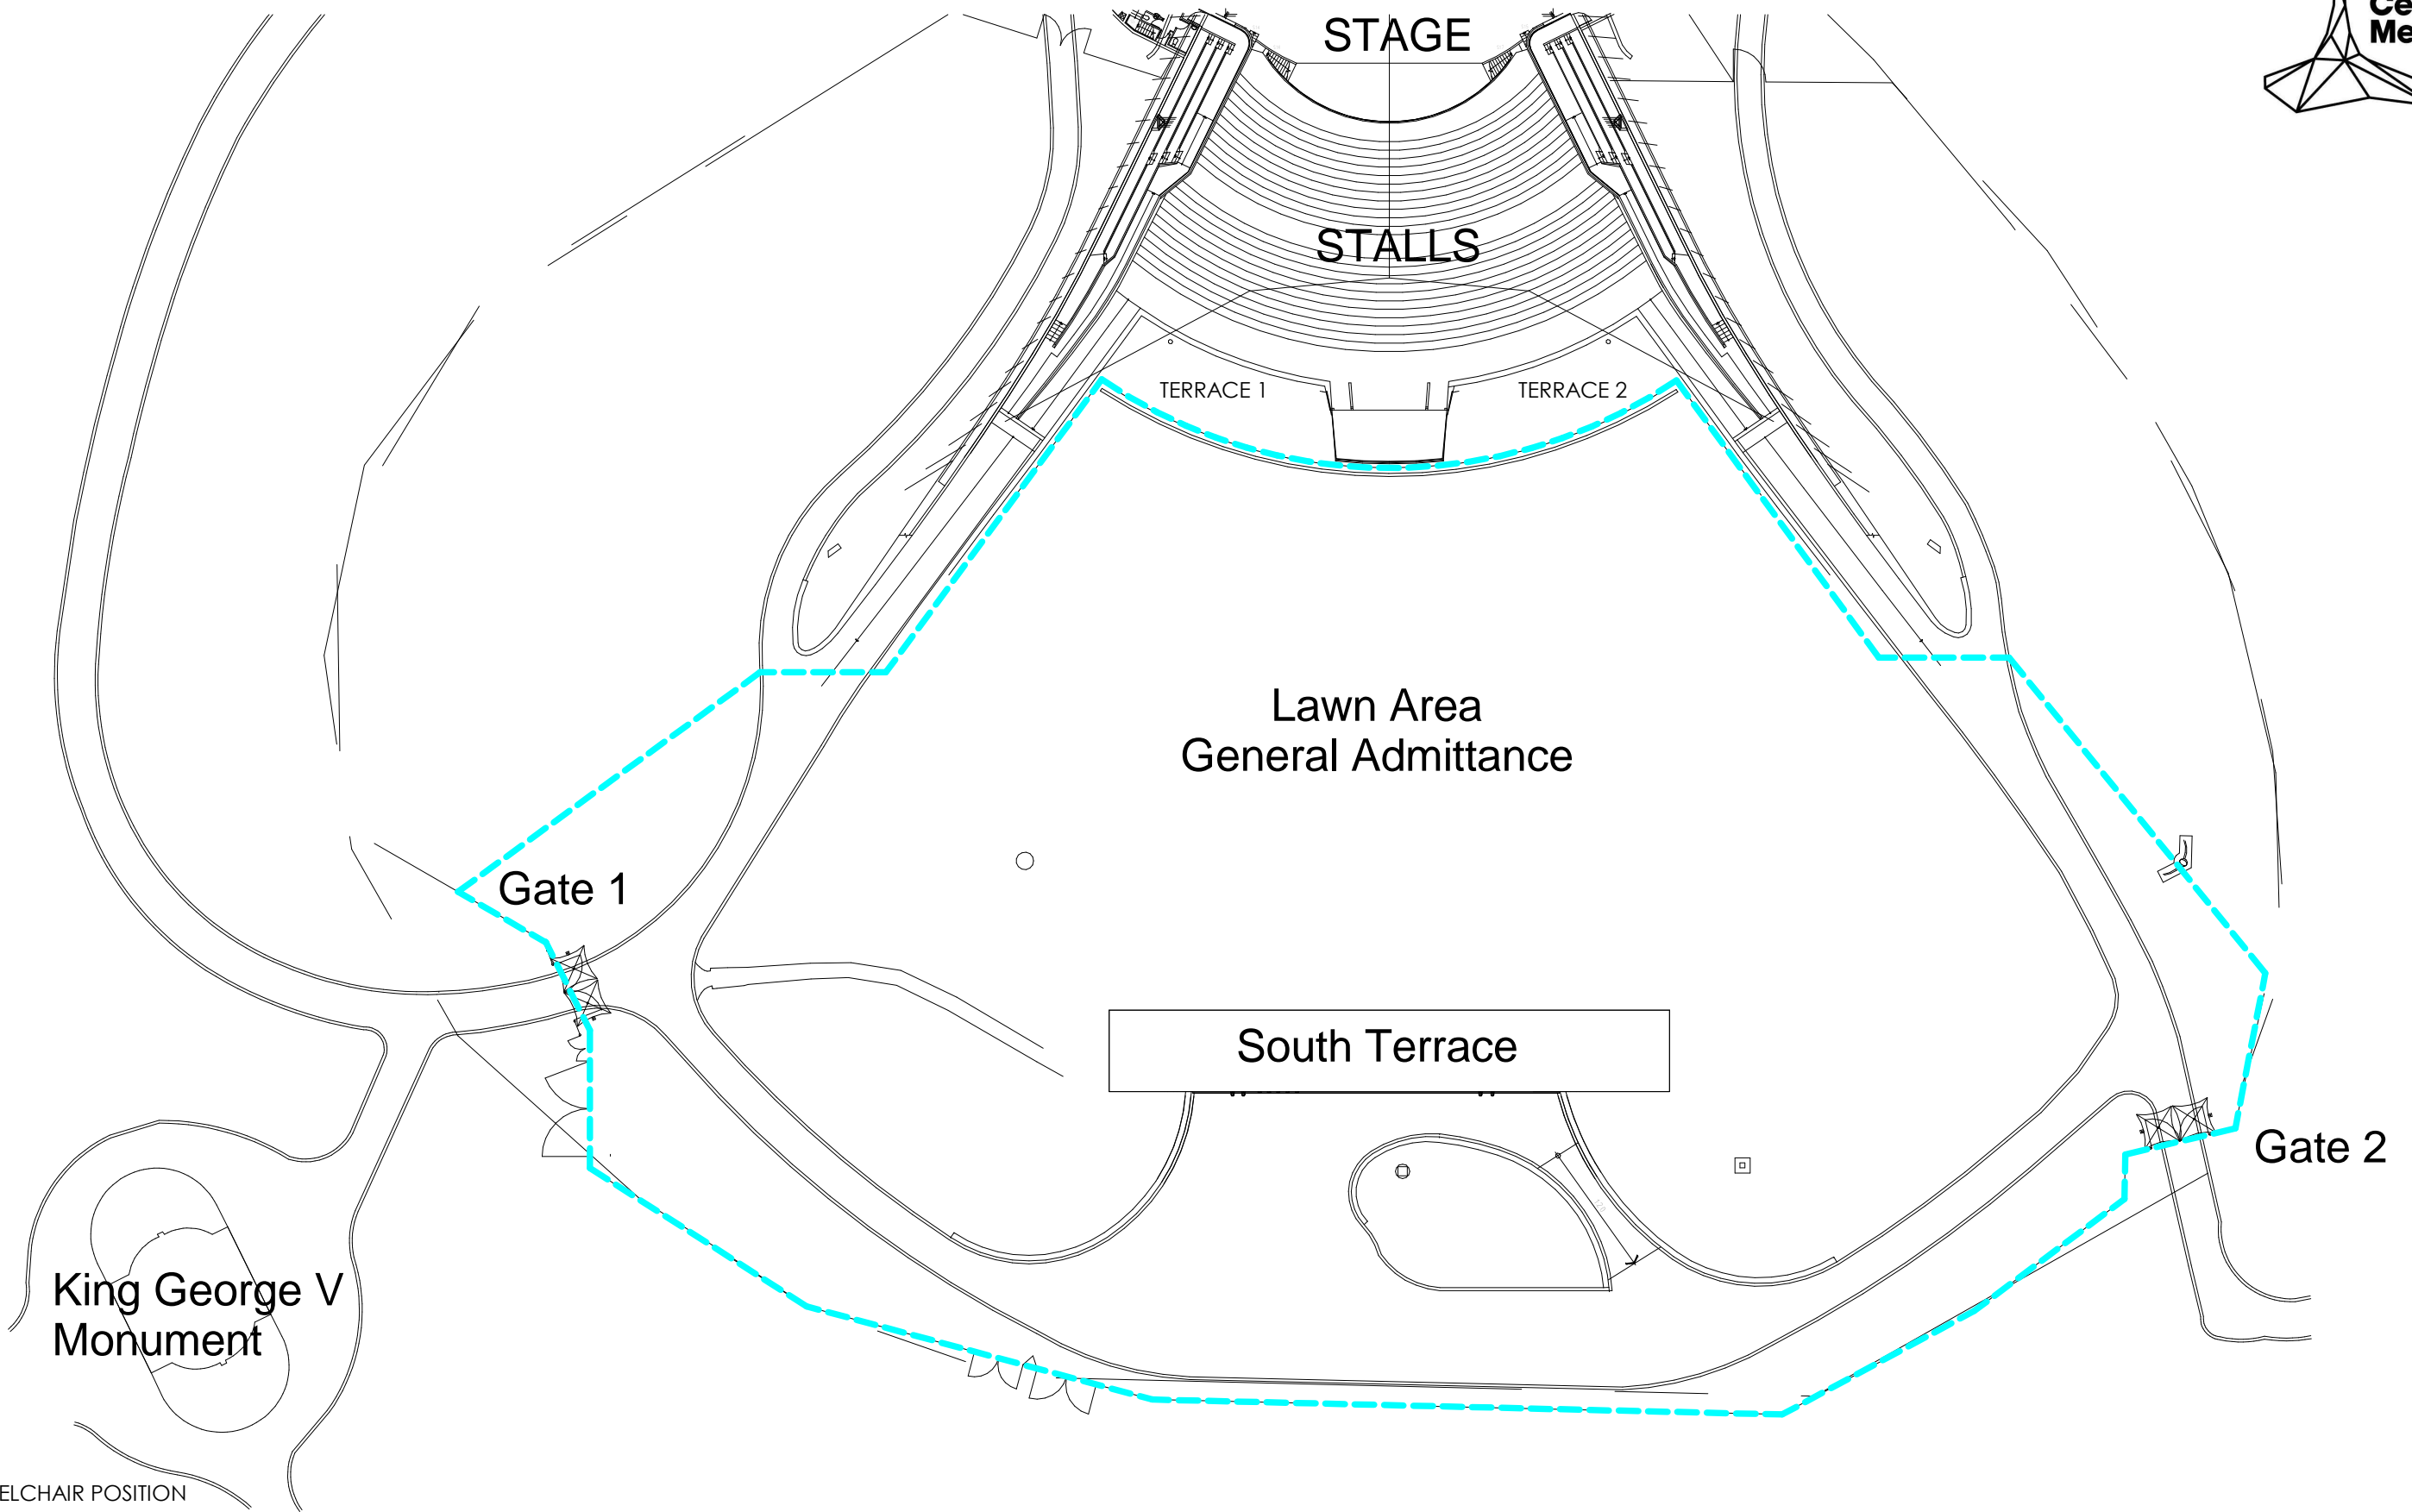

Sidney Myer Music Bowl - Stalls

- WHEELCHAIR POSITION
- COMPANION SEAT
- OPTIONAL SEAT
- TECHNICAL OPTIONAL SEAT

TOTAL CAPACITY WITHOUT ADDITIONAL WHEELCHAIR SEATING = 1,944
 Standard Seating - 1,934
 Fixed Wheelchair Positions - 10

TOTAL CAPACITY WITH ADDITIONAL WHEELCHAIR SEATING = 1,932
 Standard Seating - 1,898
 Fixed Wheelchair Positions - 10
 Additional Wheelchairs - 12
 Companion Seating - 12

Project No. Last Edited Scale @ A3
 7/06/2021 12:15:43 PM indicated

Sidney Myer Music Bowl
 Linlithgow Avenue

Stalls - Box Office Plan - Without Pit Seating
 Drawing No. SEP-SM-BO00 Revision ©
 B

7/06/2021 12:15:43 PM

May 2013

SEATING PLAN

Sidney Myer Music Bowl - Boxes

- WHEELCHAIR POSITION
- COMPANION SEAT
- OPTIONAL SEAT
- TECHNICAL OPTIONAL SEAT

TOTAL STANDARD SEATING = 214
TOTAL (INC. 4 WHEELCHAIR POSITIONS) SEATING 218

May 2013

SEATING PLAN

Sidney Myer Music Bowl - Lawn

-  WHEELCHAIR POSITION

-  COMPANION SEAT
-  OPTIONAL SEAT
-  TECHNICAL OPTIONAL SEAT