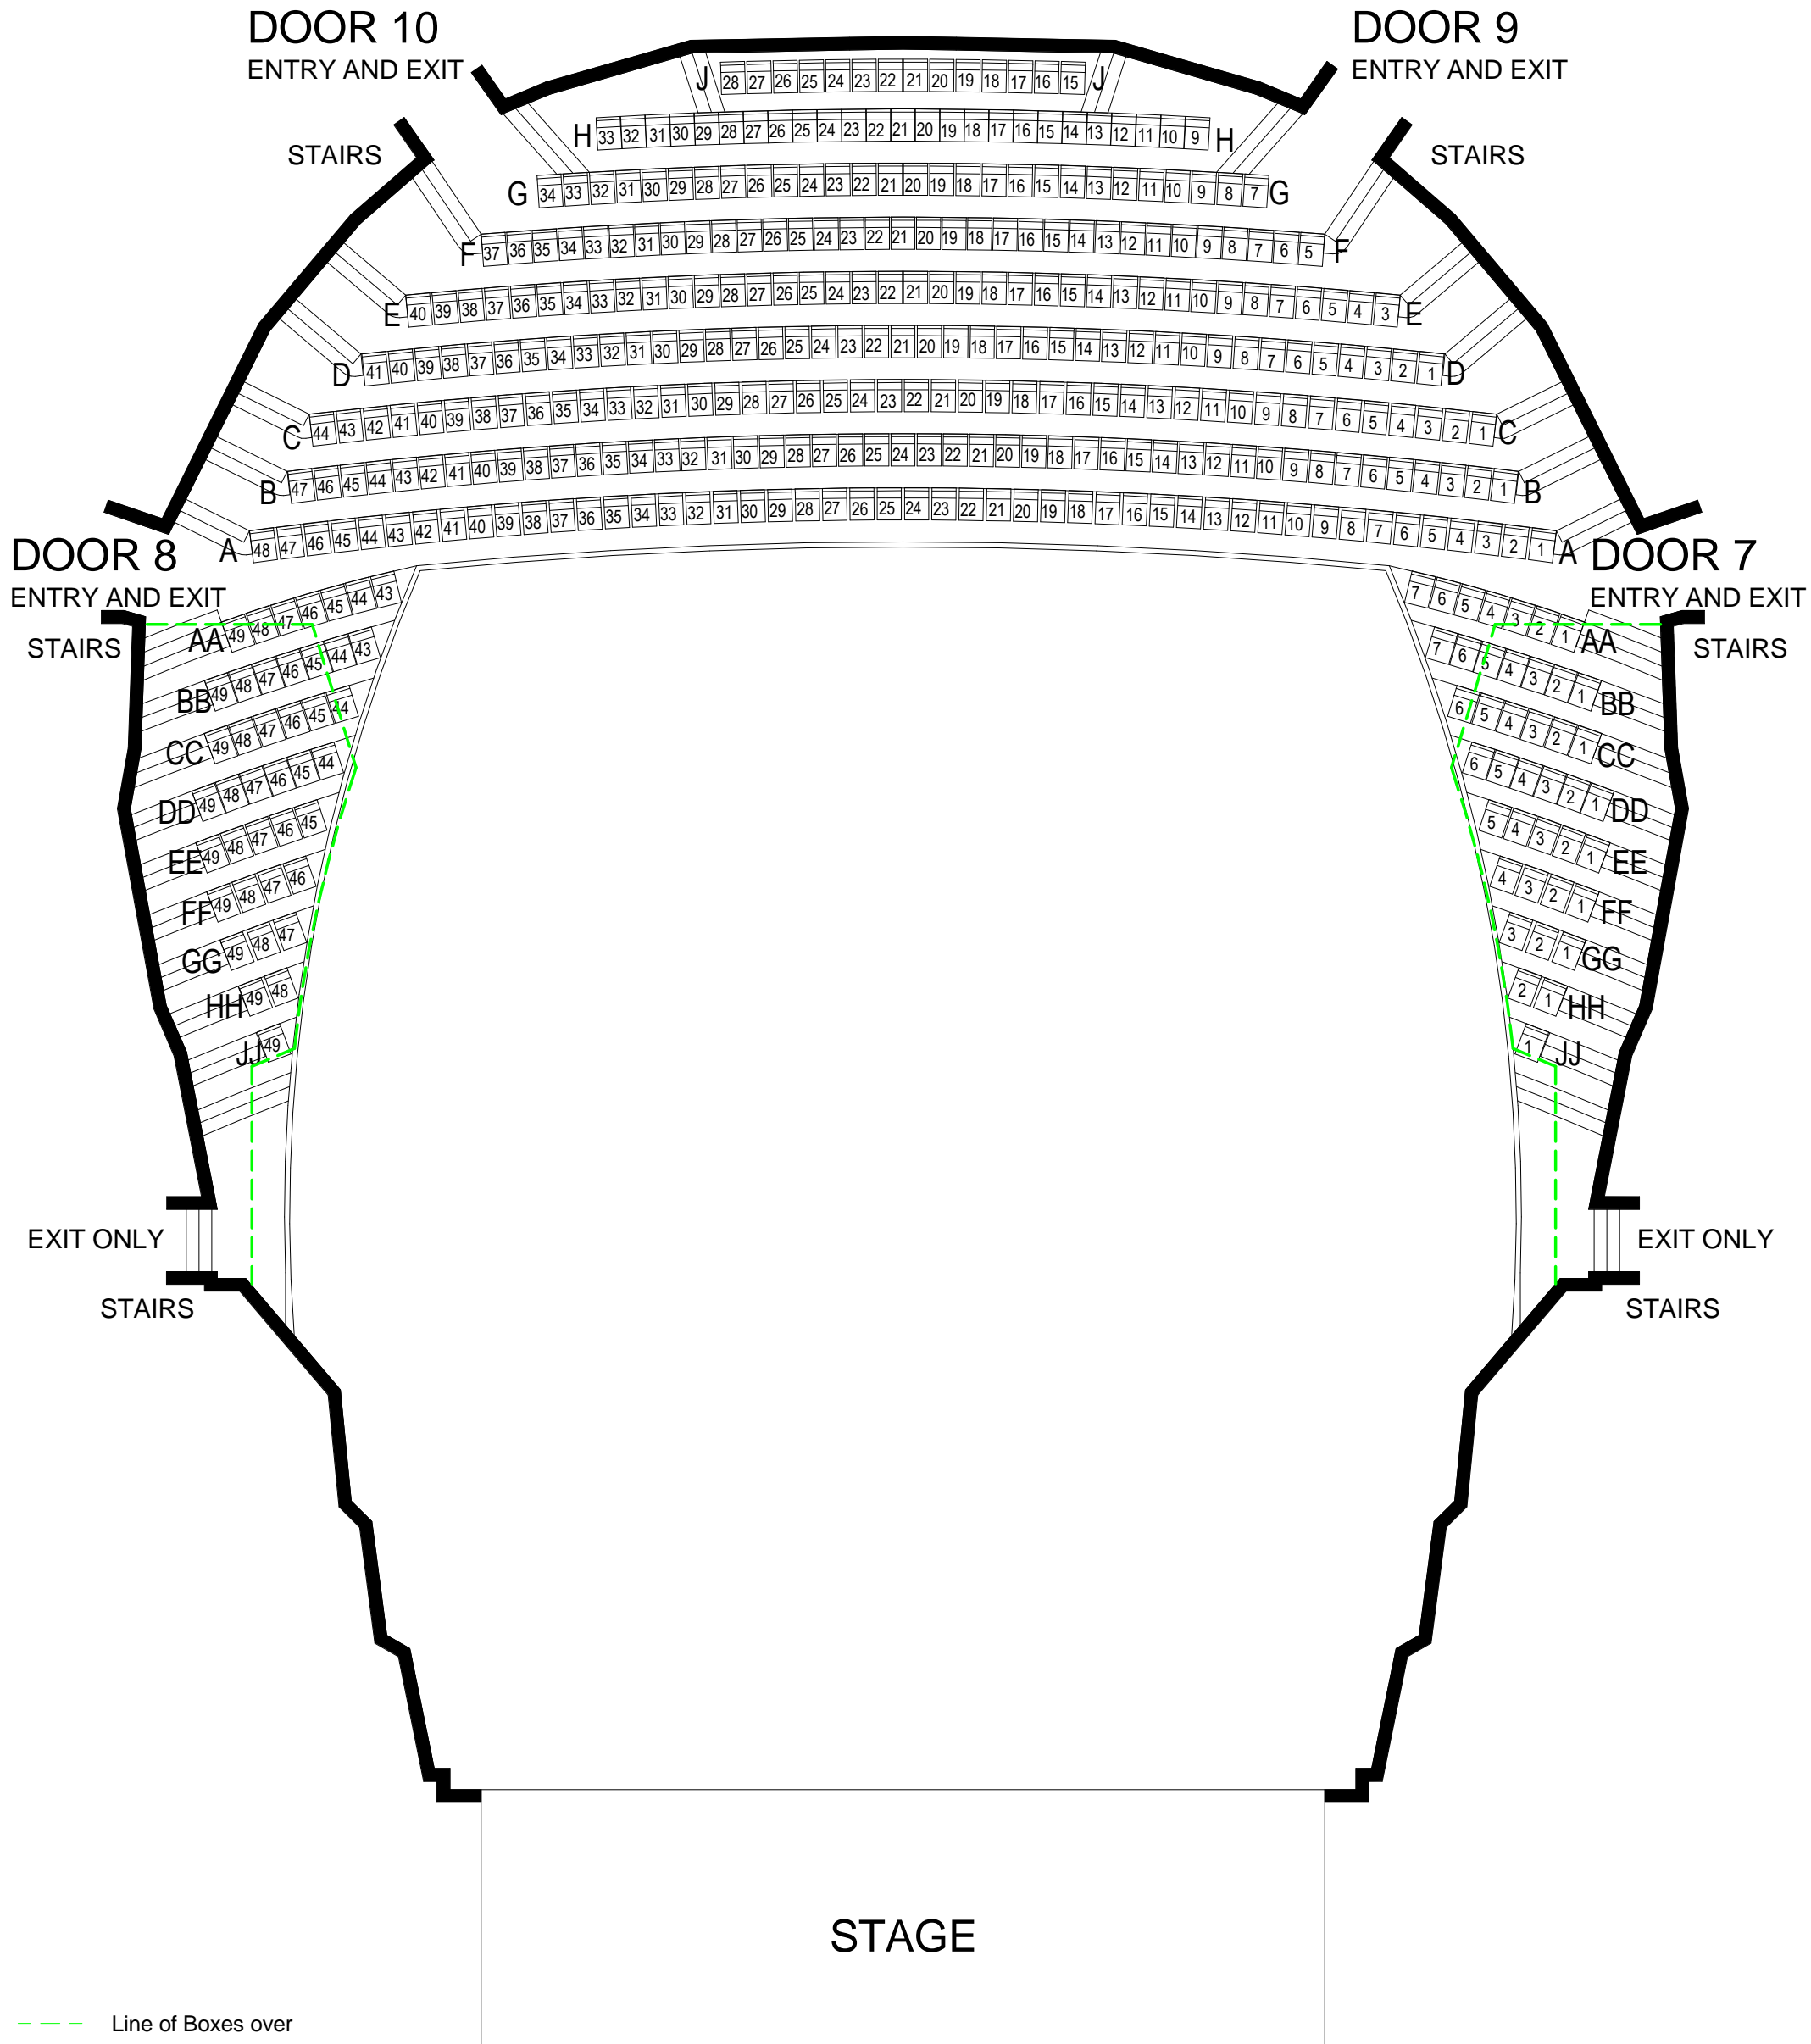

# SEATING PLAN State Theatre - Balcony

Box Office Plan

- Line of Boxes over
- WHEELCHAIR POSITION
- COMPANION SEAT
- OPTIONAL SEAT
- TECHNICAL OPTIONAL SEAT

TOTAL STANDARD SEATING = 400