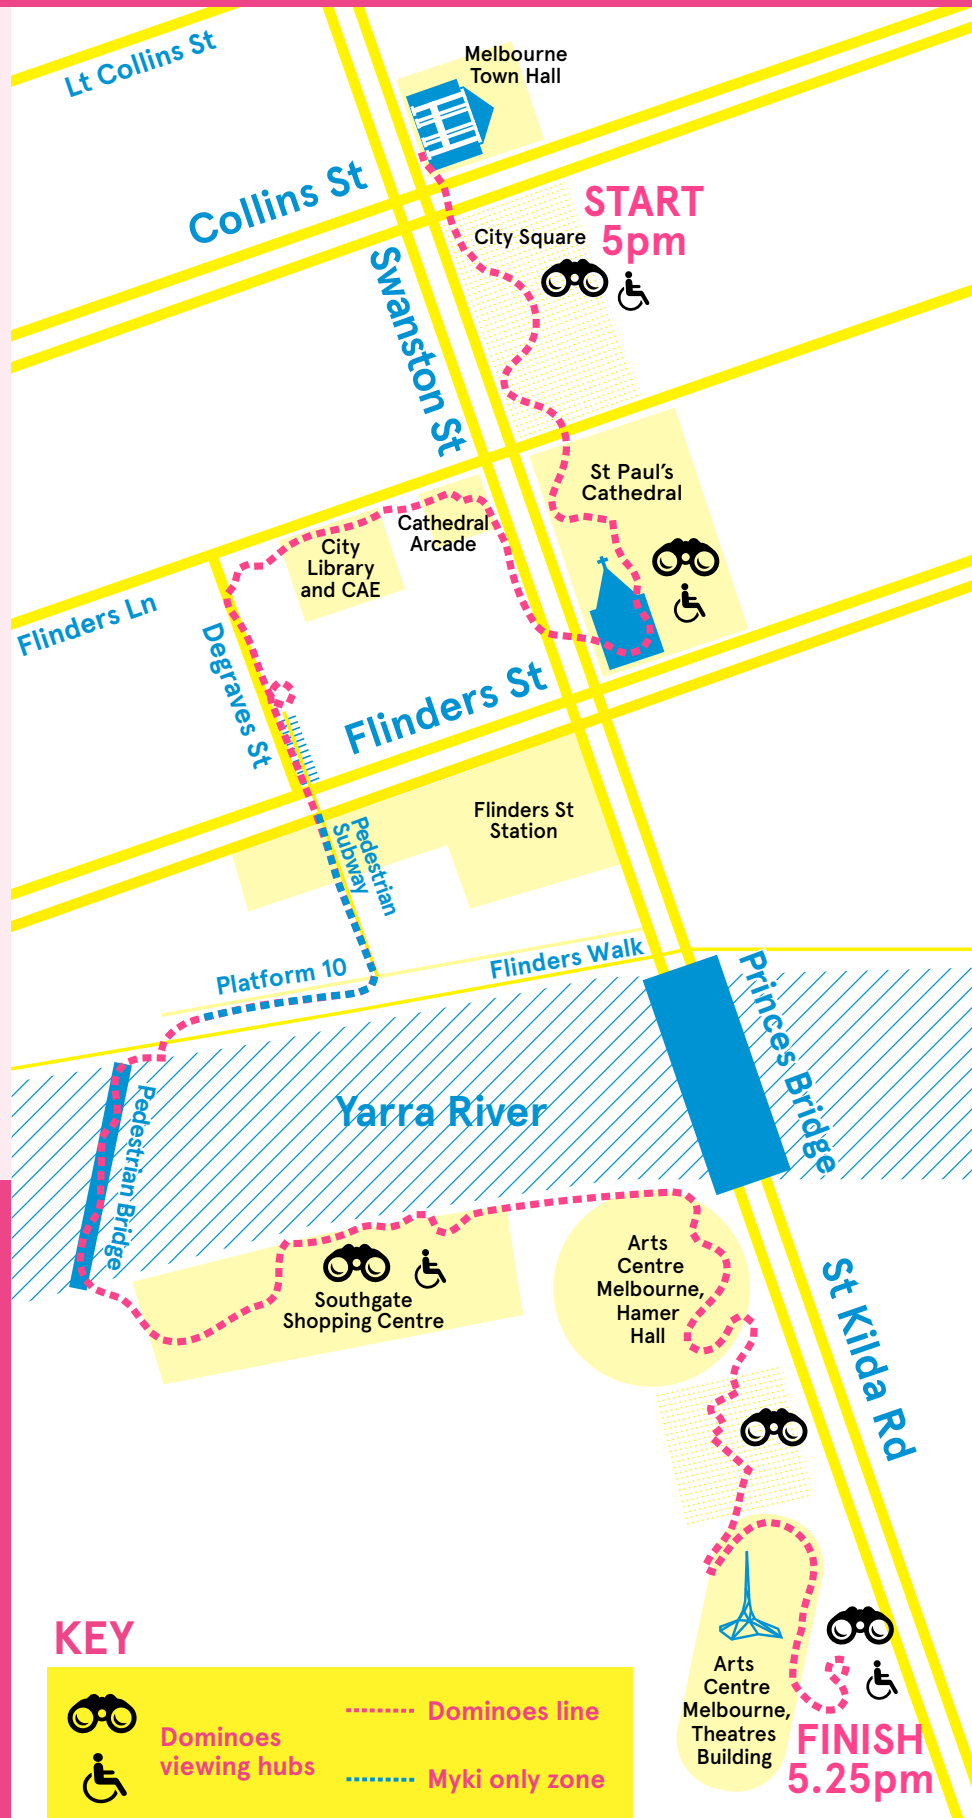

# DOMINOES

BY STATION HOUSE OPERA

SATURDAY 6 FEBRUARY

From 1pm, our team of volunteers will be building the domino line which will weave almost 2km through the city. Once the first domino falls, the line will take approximately 25 minutes to reach Arts Centre Melbourne.

### ROAD CLOSURES

During the domino fall, sections of Swanston Street, Collins Street and Flinders Lane will be closed to vehicle access.

Some tram routes will also be paused for a short period.

For convenience of getting in and around the city, please consider catching public transport to and from the event.

### KEY

Dominoes viewing hubs

..... Dominoes line

..... Myki only zone

For more details on accessing the Dominoes route please visit [artscentremelbourne.com.au/dominoes](http://artscentremelbourne.com.au/dominoes)